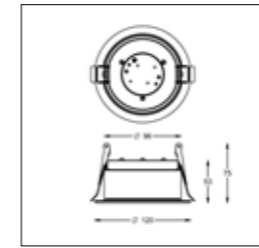

ZZOOM S PULL-OUT RECESSED WITH TRIM - GU10

Single GU10 black	A-0111-10B-F0A
Single GU10 White	A-0111-10W-F0A

ZZOOM S SURFACE

ZZOOM S ROUND

ZZOOM S ROUND - LENS

Single 2700K reflector black	A-0110-10B-L2B
Single 3000K reflector black	A-0110-10B-L3B
Single 4000K reflector black	A-0110-10B-L4B
Single dim to warm reflector black	A-0110-10B-L5B
Single 2700K reflector white	A-0110-10W-L2B
Single 3000K reflector white	A-0110-10W-L3B
Single 4000K reflector white	A-0110-10W-L4B
Single dim to warm reflector white	A-0110-10W-L5B