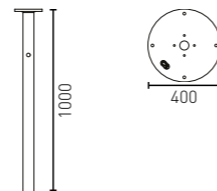

SILHOUETTE
PRIVATE RESIDENCE