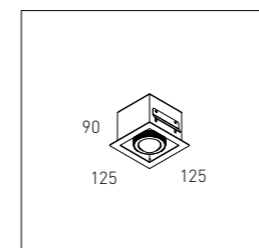

ZZOOM S PULL-OUT SINGLE RECESSED WITH TRIM - REFLECTOR

Zzoom S pull-out recessed with trim single 2700K reflector black	A-0109-10B-L2C
Zzoom S pull-out recessed with trim single 3000K reflector black	A-0109-10B-L3C
Zzoom S pull-out recessed with trim single 4000K reflector black	A-0109-10B-L4C
Zzoom S pull-out recessed with trim single dim to warm reflector black	A-0109-10B-L5C
Zzoom S pull-out recessed with trim single 2700K reflector white	A-0109-10W-L2C
Zzoom S pull-out recessed with trim single 3000K reflector white	A-0109-10W-L3C
Zzoom S pull-out recessed with trim single 4000K reflector white	A-0109-10W-L4C
Zzoom S pull-out recessed with trim single dim to warm reflector white	A-0109-10W-L5C