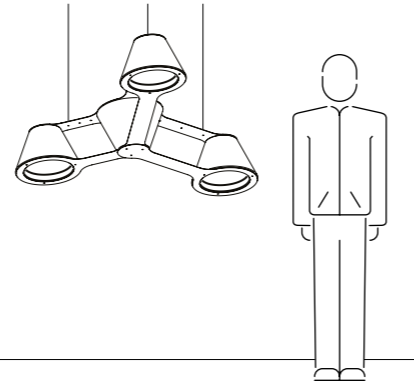

The elements above are equipped with E27 lampholder. LED is possible in white and rgb on request.

ELEMENTS CONFIGURATION
BIJENKORF, DEN HAAG

The 3A is a standard composition based on the original elements. Unlike the elements, the 3A has uneven arms which changes the sense of perspective.