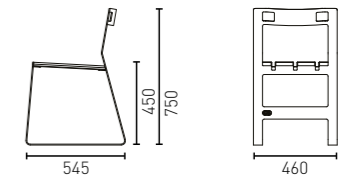

Pulse dining chair black	E-0107-00B-X0X
Pulse dining chair white	E-0107-00W-X0X
Pulse dining chair grey	E-0107-00G-X0X