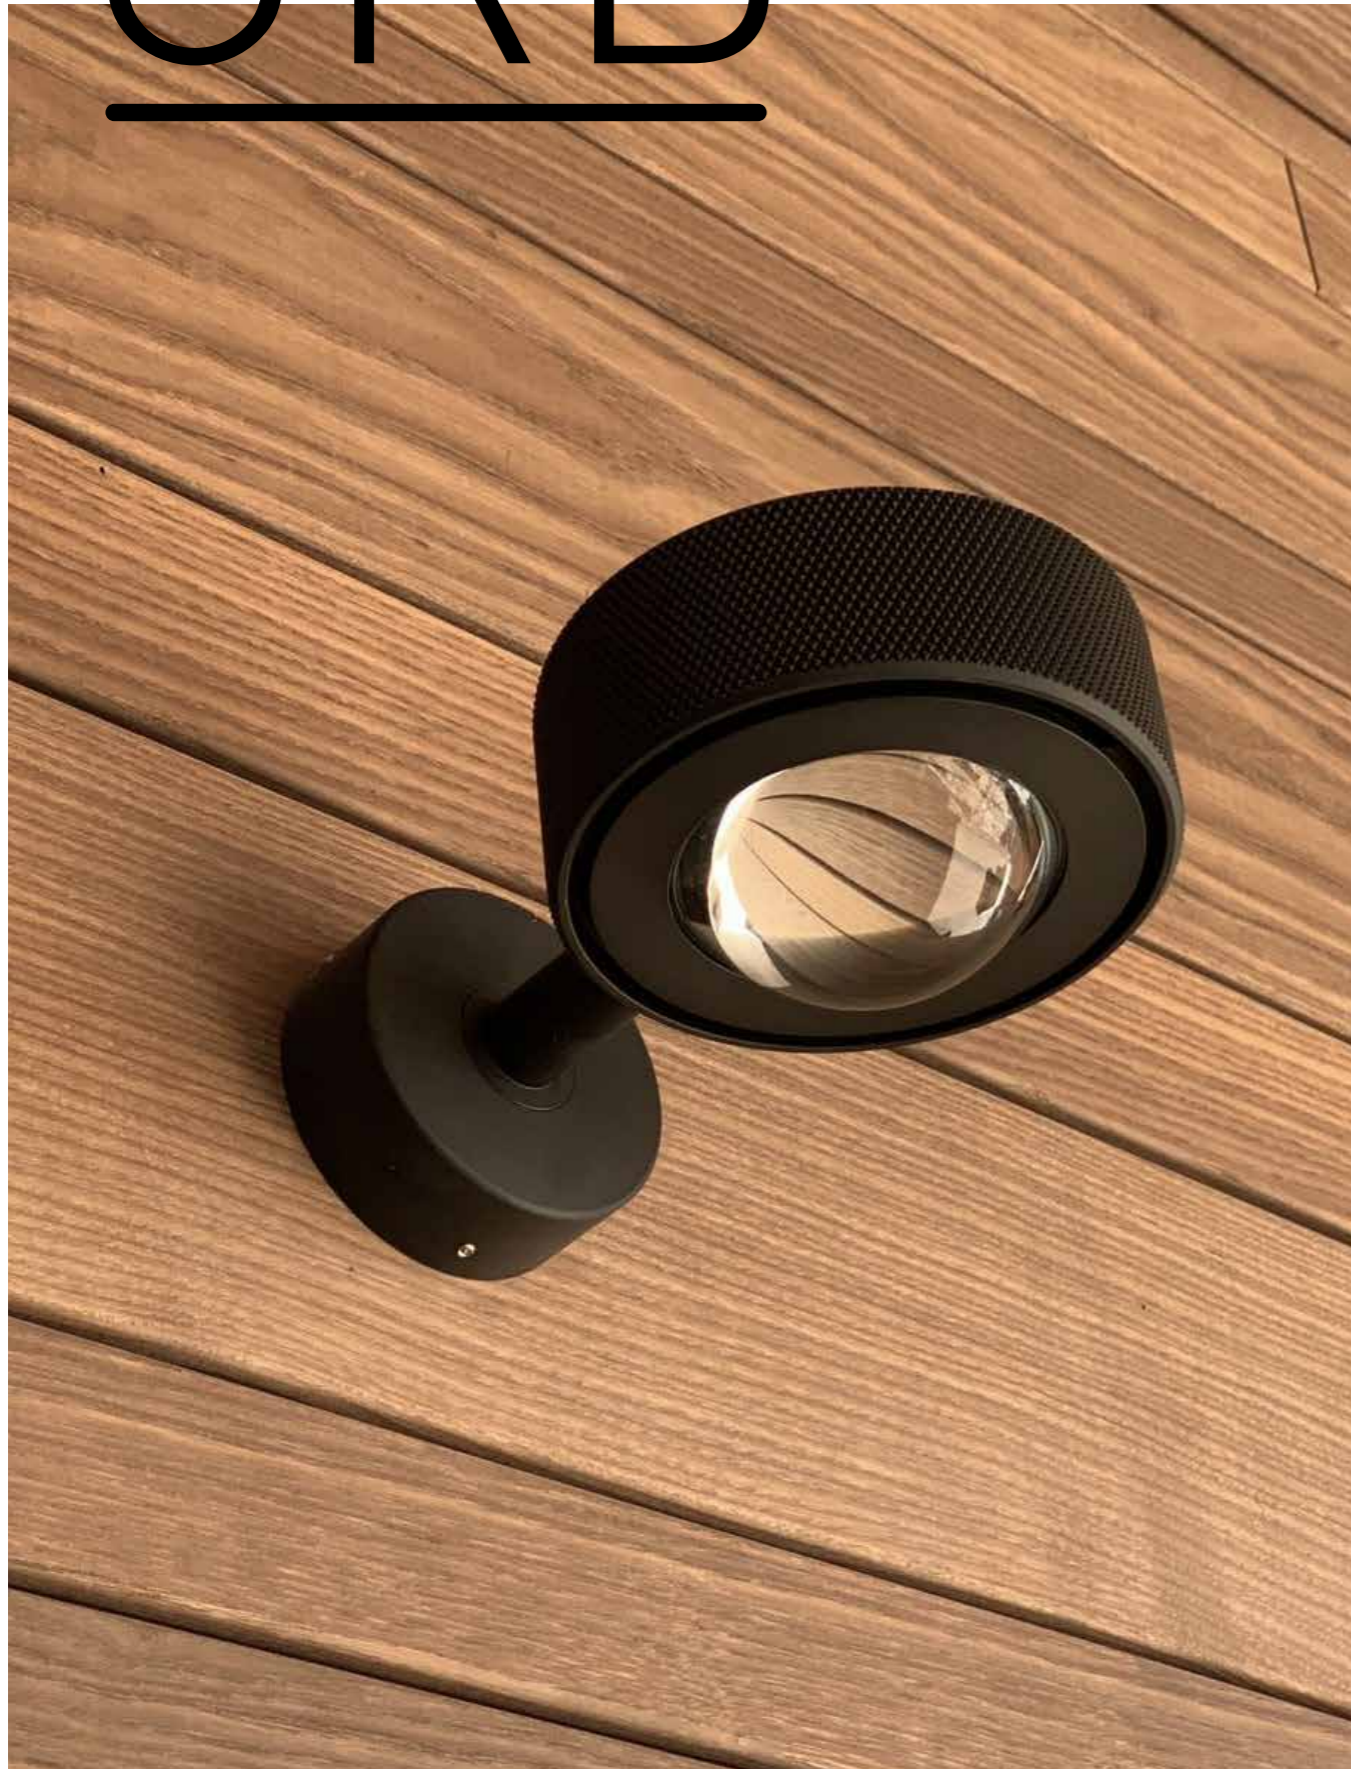

ORB

ORB

Orb black 2700k (dimnable driver included)	A-1100-10B-L2X
Orb black 3000k (dimnable driver included)	A-1100-10B-L3X
Orb black 4000k (dimnable driver included)	A-1100-10B-L4X
Orb black dim to warm (dimnable driver included)	A-1100-10B-L5X
Orb gold 2700K (dimnable driver included)	A-1100-10E-L2X
Orb gold 3000K (dimnable driver included)	A-1100-10E-L3X
Orb gold 4000K (dimnable driver included)	A-1100-10E-L4X
Orb gold dim to warm (dimnable driver included)	A-1100-10E-L5X
Orb Brass-plated 2700K (dimnable driver included)	A-1100-10D-L2X
Orb Brass-plated 3000K (dimnable driver included)	A-1100-10D-L3X
Orb Brass-plated 4000K (dimnable driver included)	A-1100-10D-L4X
Orb Brass-plated dim to warm (dimnable driver included)	A-1100-10D-L5X