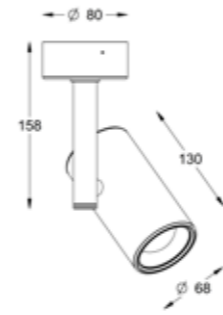

GRIP SOLO

Grip Solo recessed flange black 2700K	A-1201-10B-L2B
Grip Solo recessed flange black 3000K	A-1201-10B-L3B
Grip Solo recessed flange black 4000K	A-1201-10B-L4B
Grip Solo recessed flange black dim to warm	A-1201-10B-L5B
Grip Solo recessed flange Brass-plated 2700K	A-1201-10D-L2B
Grip Solo recessed flange Brass-plated 3000K	A-1201-10D-L3B
Grip Solo recessed flange Brass-plated 4000K	A-1201-10D-L4B
Grip Solo recessed flange Brass-plated dim to warm	A-1201-10D-L5B
Grip Solo surface mounted black 2700K	A-1202-10B-L2B
Grip Solo surface mounted black 3000K	A-1202-10B-L3B
Grip Solo surface mounted black 4000K	A-1202-10B-L4B
Grip Solo surface mounted black dim to warm	A-1202-10B-L5B
Grip Solo surface mounted Brass-plated 2700K	A-1202-10D-L2B
Grip Solo surface mounted Brass-plated 3000K	A-1202-10D-L3B
Grip Solo surface mounted Brass-plated 4000K	A-1202-10D-L4B
Grip Solo surface mounted Brass-plated dim to warm	A-1202-10D-L5B