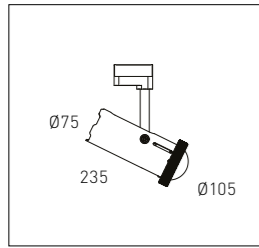

ZZOOM TRACK