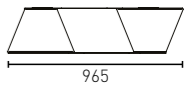

CONFIGURATIONS

Elements 2 Shades	A-0202-20B-L1X
Elements 3 Shades	A-0202-30B-L1X
Elements 4 Shades	A-0202-40B-L1X
Elements 5 Shades	A-0202-50B-L1X
Elements 6 Shades	A-0202-60B-L1X
Elements 7 Shades	A-0202-70B-L1X
Elements 8 Shades	A-0202-80B-L1X
Elements 9 Shades	A-0202-90B-L1X
Elements 10 Shades	A-0202-100B-L1X
Elements 11 Shades	A-0202-110B-L1X
Elements 12 Shades	A-0202-120B-L1X
Elements 13 Shades	A-0202-130B-L1X
Elements 14 Shades	A-0202-140B-L1X
Elements 15 Shades	A-0202-150B-L1X
Other compositions on request