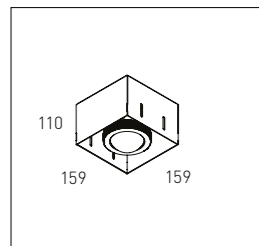

ZZOOM PULL-OUT TRIMLESS