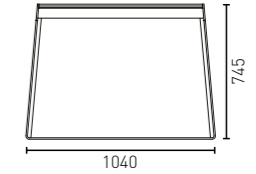

Pulse sidetable black	E-0104-00B-X0X
Pulse sidetable white	E-0104-00W-X0X
Pulse sidetable grey	E-0104-00G-X0X

Pulse dining table 1930 black	E-0105-00B-X0X
Pulse dining table 1930 white	E-0105-00W-X0X
Pulse dining table 1930 grey	E-0105-00G-X0X
Pulse dining table 2530 black	E-0105-00B-X0X
Pulse dining table 2530 white	E-0105-00W-X0X
Pulse dining table 2530 grey	E-0105-00G-X0X
Pulse dining table 3130 black	E-0105-00B-X0X
Pulse dining table 3130 white	E-0105-00W-X0X
Pulse dining table 3130 grey	E-0105-00G-X0X