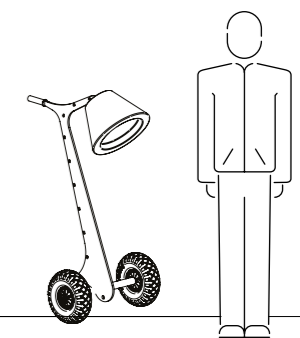

TROLLEYWHITE

With Trolley you bring the light where you need it! The steel frame, big wheels and the recognizable C74 light shade makes the trolley an industrial one of a kind product.

TROLLEY

Trolley E27 black	B-0101-00B-A2X
Trolley E27 white	B-0101-00W-A2X
Trolley E27 grey	B-0101-00G-A2X
Trolley E27 Corten steel	B-0101-00C-A2X
Trolley E27 stainless steel	B-0101-00S-A2X
Trolley E27 nickel-plated	B-0101-00N-A2X
Trolley E27 galvanized	B-0101-00Z-A2X

Trolley Small E27 black	B-0102-00B-A2X
Trolley Small E27 white	B-0102-00W-A2X
Trolley Small E27 grey	B-0102-00G-A2X
Trolley Small E27 Corten steel	B-0102-00C-A2X
Trolley Small E27 stainless steel	B-0102-00S-A2X
Trolley Small E27 nickel-plated	B-0102-00N-A2X
Trolley Small E27 galvanized	B-0102-00Z-A2X