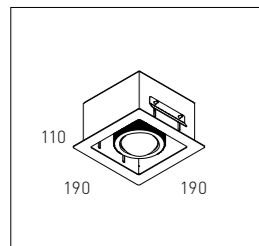

ZZOOM

ZZOOM PULL-OUT RECESSED TRIMLESS
PRIVATE RESIDENCE, AMSTERDAM

ZZOOM PULL-OUT TRIM

ZZOOM PULL OUT WITH TRIM

ZZOOM PULL-OUT SINGLE RECESSED WITH TRIM

Zoom pull-out recessed with trim single 2700K black	A-0104-10B-L2B
Zoom pull-out recessed with trim single 3000K black	A-0104-10B-L3B
Zoom pull-out recessed with trim single 4000K black	A-0104-10B-L4B
Zoom pull-out recessed with trim single dim to warm black	A-0104-10B-L5B
Zoom pull-out recessed with trim single 2700K white	A-0104-10W-L2B
Zoom pull-out recessed with trim single 3000K white	A-0104-10W-L3B
Zoom pull-out recessed with trim single 4000K white	A-0104-10W-L4B
Zoom pull-out recessed with trim single dim to warm white	A-0104-10W-L5B