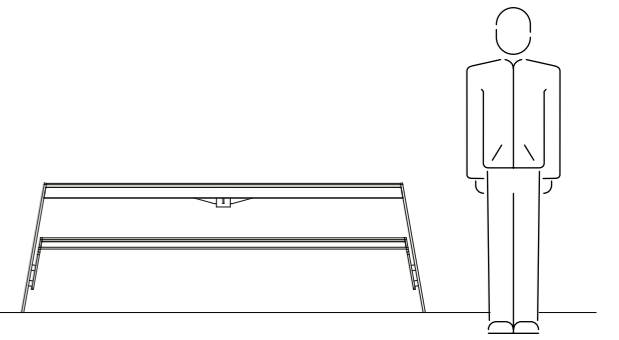

Picknick black	E-0200-00B-X0X
Picknick white	E-0200-00W-X0X
Picknick grey	E-0200-00G-X0X
Picknick galvanized	E-0200-00Z-X0X