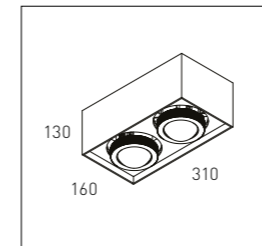

ZZOOM SURFACE