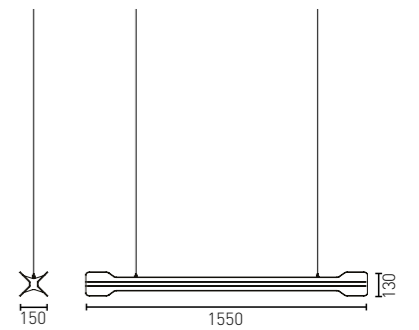

Rocket led 2700K black	A-0401-00B-L2X
Rocket led 3000K black	A-0401-00B-L3X
Rocket led 4000K black	A-0401-00B-L4X
Rocket led dim to warm black	A-0401-00B-L5X
Rocket led 2700K white	A-0401-00W-L2X
Rocket led 3000K white	A-0401-00W-L3X
Rocket led 4000K white	A-0401-00W-L4X
Rocket led dim to warm white	A-0401-00W-L5X
Rocket led 2700K grey	A-0401-00G-L2X
Rocket led 3000K grey	A-0401-00G-L3X
Rocket led 4000K grey	A-0401-00G-L4X
Rocket led dim to warm grey	A-0401-00G-L5X
Rocket led 2700K orange	A-0401-00A-L2X
Rocket led 3000K orange	A-0401-00A-L3X
Rocket led 4000K orange	A-0401-00A-L4X
Rocket led dim to warm orange	A-0401-00A-L5X

ROCKET GREY TL5