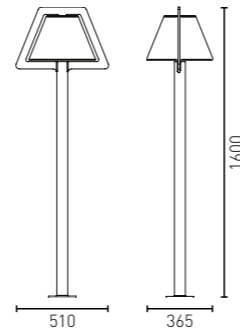

Silhouette M E27 black	B-0202-00B-A2X
Silhouette M E27 white	B-0202-00W-A2X
Silhouette M E27 grey	B-0202-00G-A2X
Silhouette M E27 nickel-plated	B-0202-00N-A2X
Silhouette M E27 galvanized	B-0202-00Z-A2X