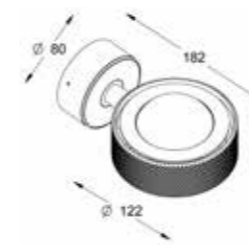

ORB

ORB

Orb black 2700k (dimnable driver included)	A-1100-10B-L2X
Orb black 3000k (dimnable driver included)	A-1100-10B-L3X
Orb black 4000k (dimnable driver included)	A-1100-10B-L4X
Orb black dim to warm (dimnable driver included)	A-1100-10B-L5X
Orb gold 2700K (dimnable driver included)	A-1100-10E-L2X
Orb gold 3000K (dimnable driver included)	A-1100-10E-L3X
Orb gold 4000K (dimnable driver included)	A-1100-10E-L4X
Orb gold dim to warm (dimnable driver included)	A-1100-10E-L5X
Orb Brass-plated 2700K (dimnable driver included)	A-1100-10D-L2X
Orb Brass-plated 3000K (dimnable driver included)	A-1100-10D-L3X
Orb Brass-plated 4000K (dimnable driver included)	A-1100-10D-L4X
Orb Brass-plated dim to warm (dimnable driver included)	A-1100-10D-L5X