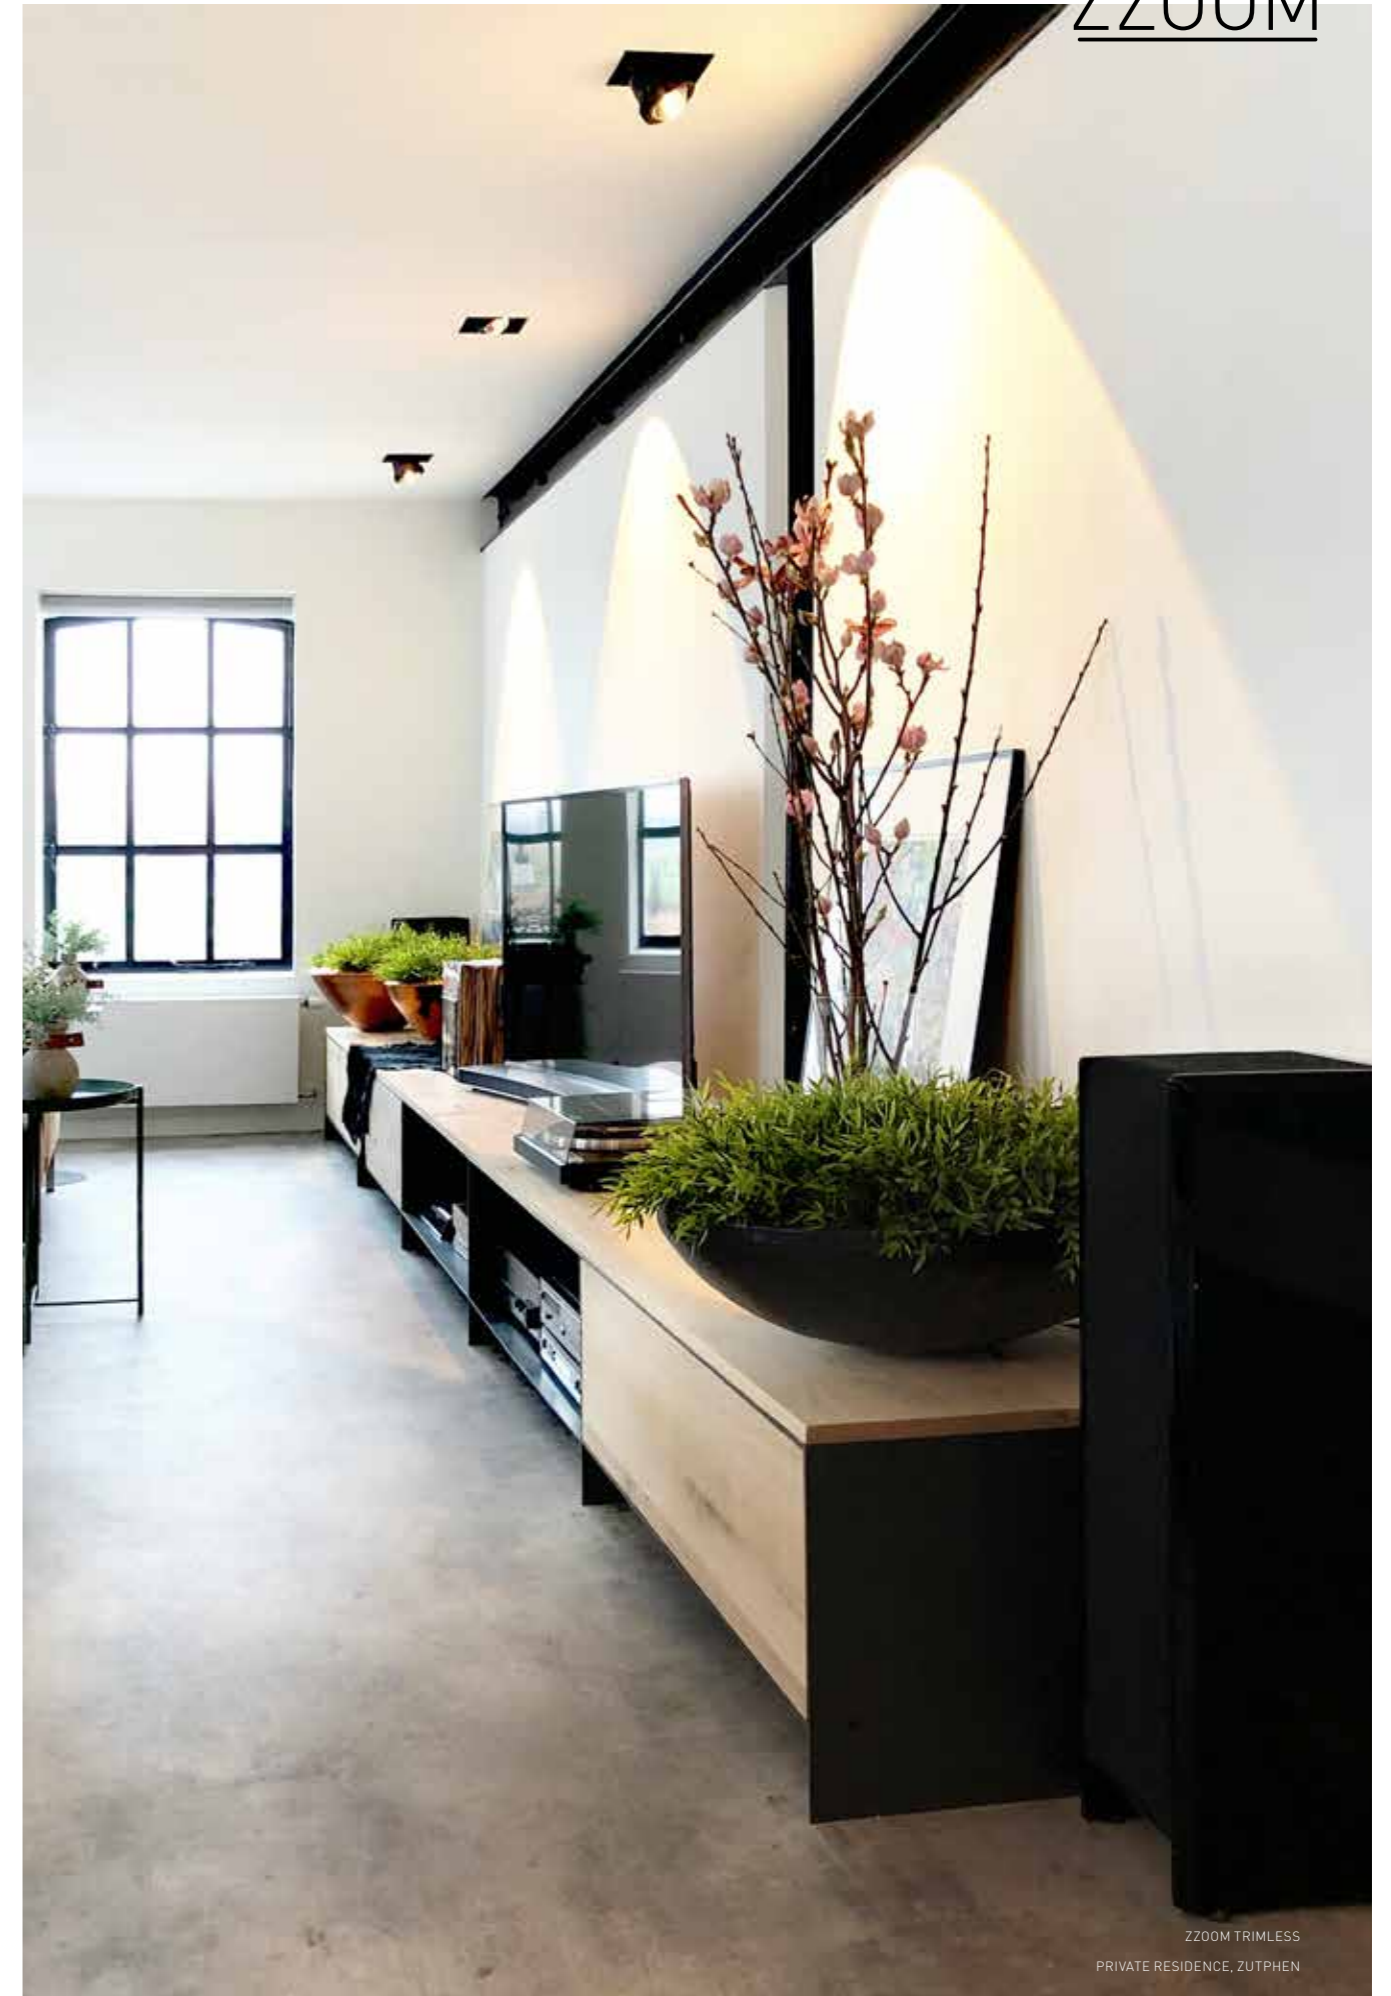

ZZOOM

The name states where the Zzoom distinguishes itself, and no it is not a stargazer! A refined spot of which the angle of the light beam can be adjusted with a simple action. By turning the Zzoom ring, technology on the inside ensures that the focal point changes. Resulting in a dynamic light beam of 5 to 80 degrees, awesome right?

ZZOOM

ZZOOM TRIMLESS
PRIVATE RESIDENCE, ZUTPHEN