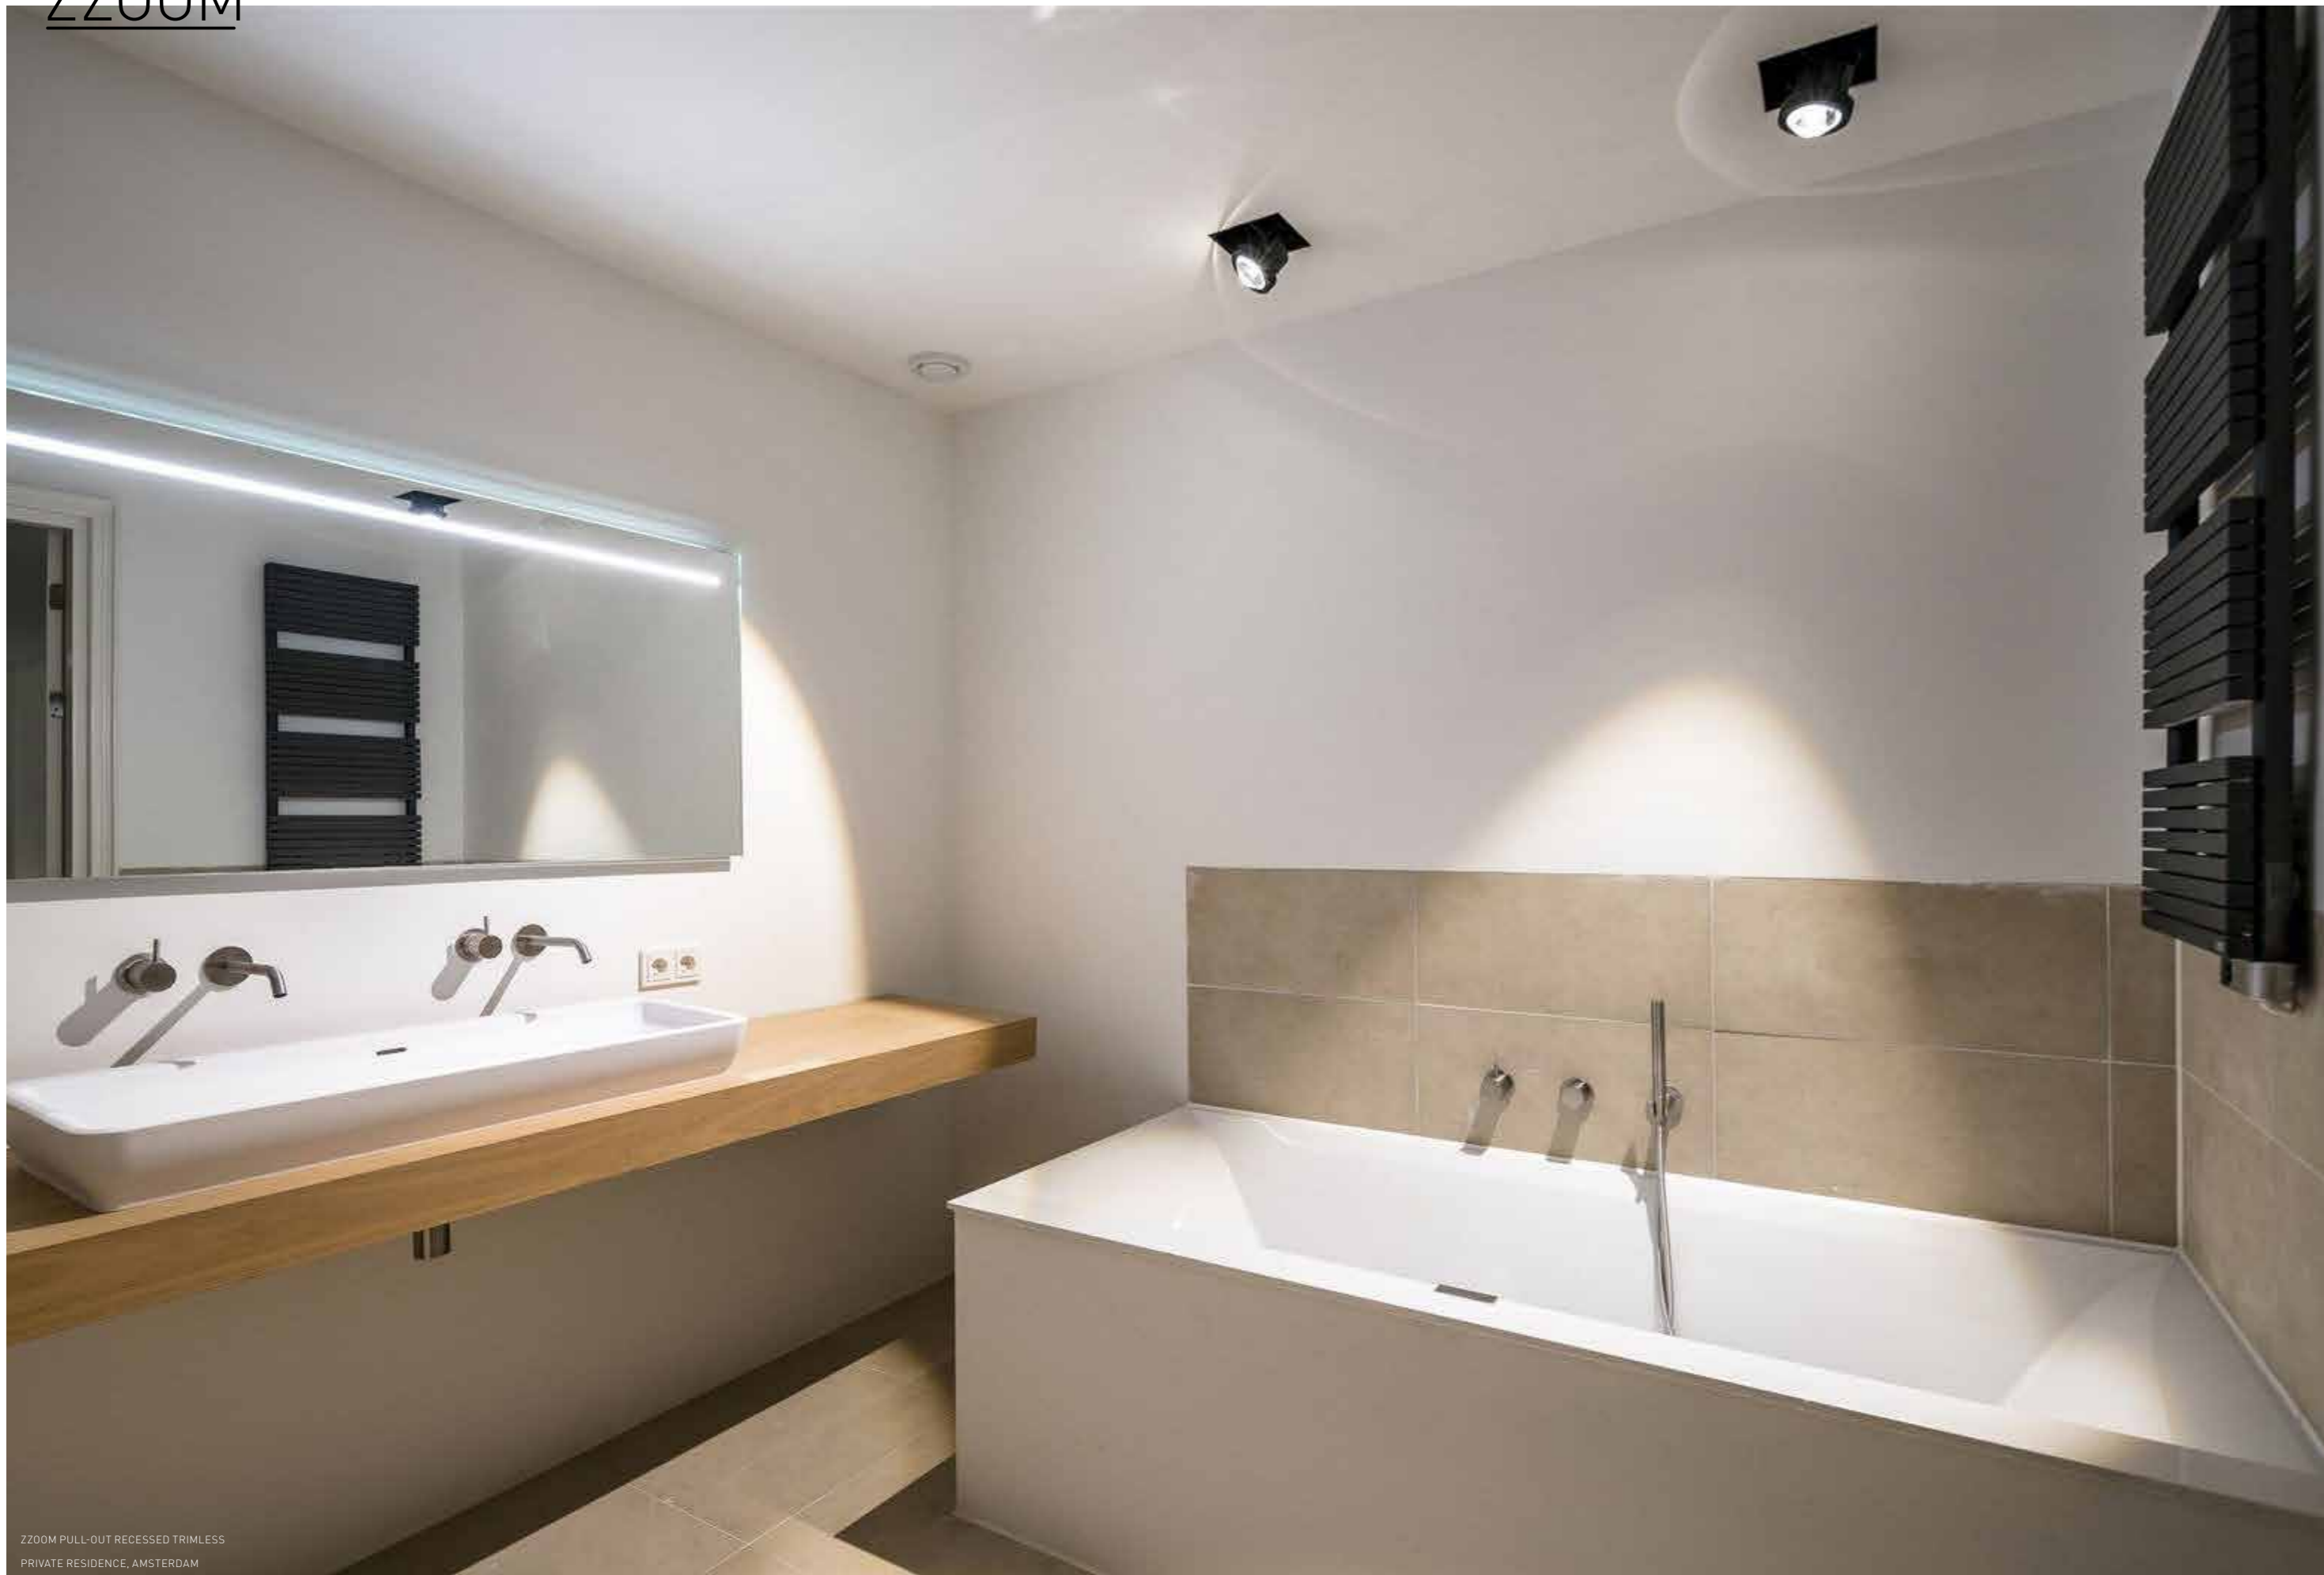

ZZOOM

ZZOOM PULL-OUT RECESSED TRIMLESS
PRIVATE RESIDENCE, AMSTERDAM