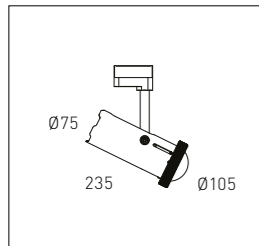

ZZOOM TRACK