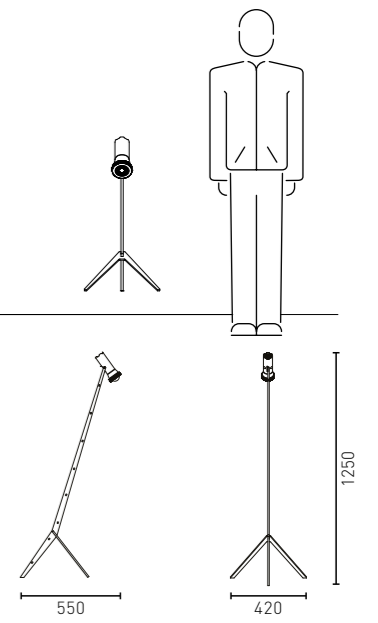

ROCKET GREY TL5

HERON

The heron, a sophisticated floor lamp.
 An aluminum spot on a slim steel frame
 making it a recognizable C74 industrial
 one of a kind product.

Heron F black	A-0901-00B-F0A
Heron F white	A-0901-00W-F0A