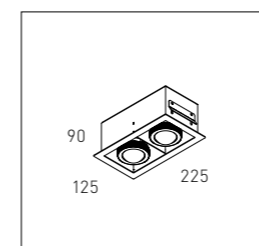

ZZOOM S PULL-OUT DOUBLE RECESSED WITH TRIM - REFLECTOR

Zzoom S pull-out recessed trimless double 2700K reflector black	A-0108-20B-L2C
Zzoom S pull-out recessed trimless double 3000K reflector black	A-0108-20B-L3C
Zzoom S pull-out recessed trimless double 4000K reflector black	A-0108-20B-L4C
Zzoom S pull-out recessed trimless double dim to warm reflector black	A-0108-20B-L5C
Zzoom S pull-out recessed trimless double 2700K reflector white	A-0108-20W-L2C
Zzoom S pull-out recessed trimless double 3000K reflector white	A-0108-20W-L3C
Zzoom S pull-out recessed trimless double 4000K reflector white	A-0108-20W-L4C

Zzoom S pull-out recessed with trim single GU10 black	A-0109-10B-F0A
Zzoom S pull-out recessed with trim single GU10 white	A-0109-10W-F0A

Zzoom S pull-out recessed with trim double GU10 black	A-0109-20B-F0A
Zzoom S pull-out recessed with trim double GU10 white	A-0109-20W-F0A

* Led driver not included