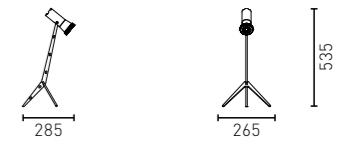

Heron T black	A-0902-00B-F0A
Heron T white	A-0902-00W-F0A