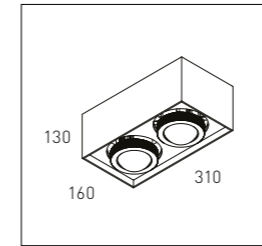

ZZOOM SURFACE