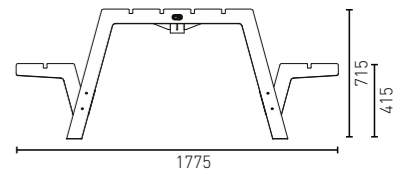

Picknick black	E-0200-00B-X0X
Picknick white	E-0200-00W-X0X
Picknick grey	E-0200-00G-X0X
Picknick galvanized	E-0200-00Z-X0X