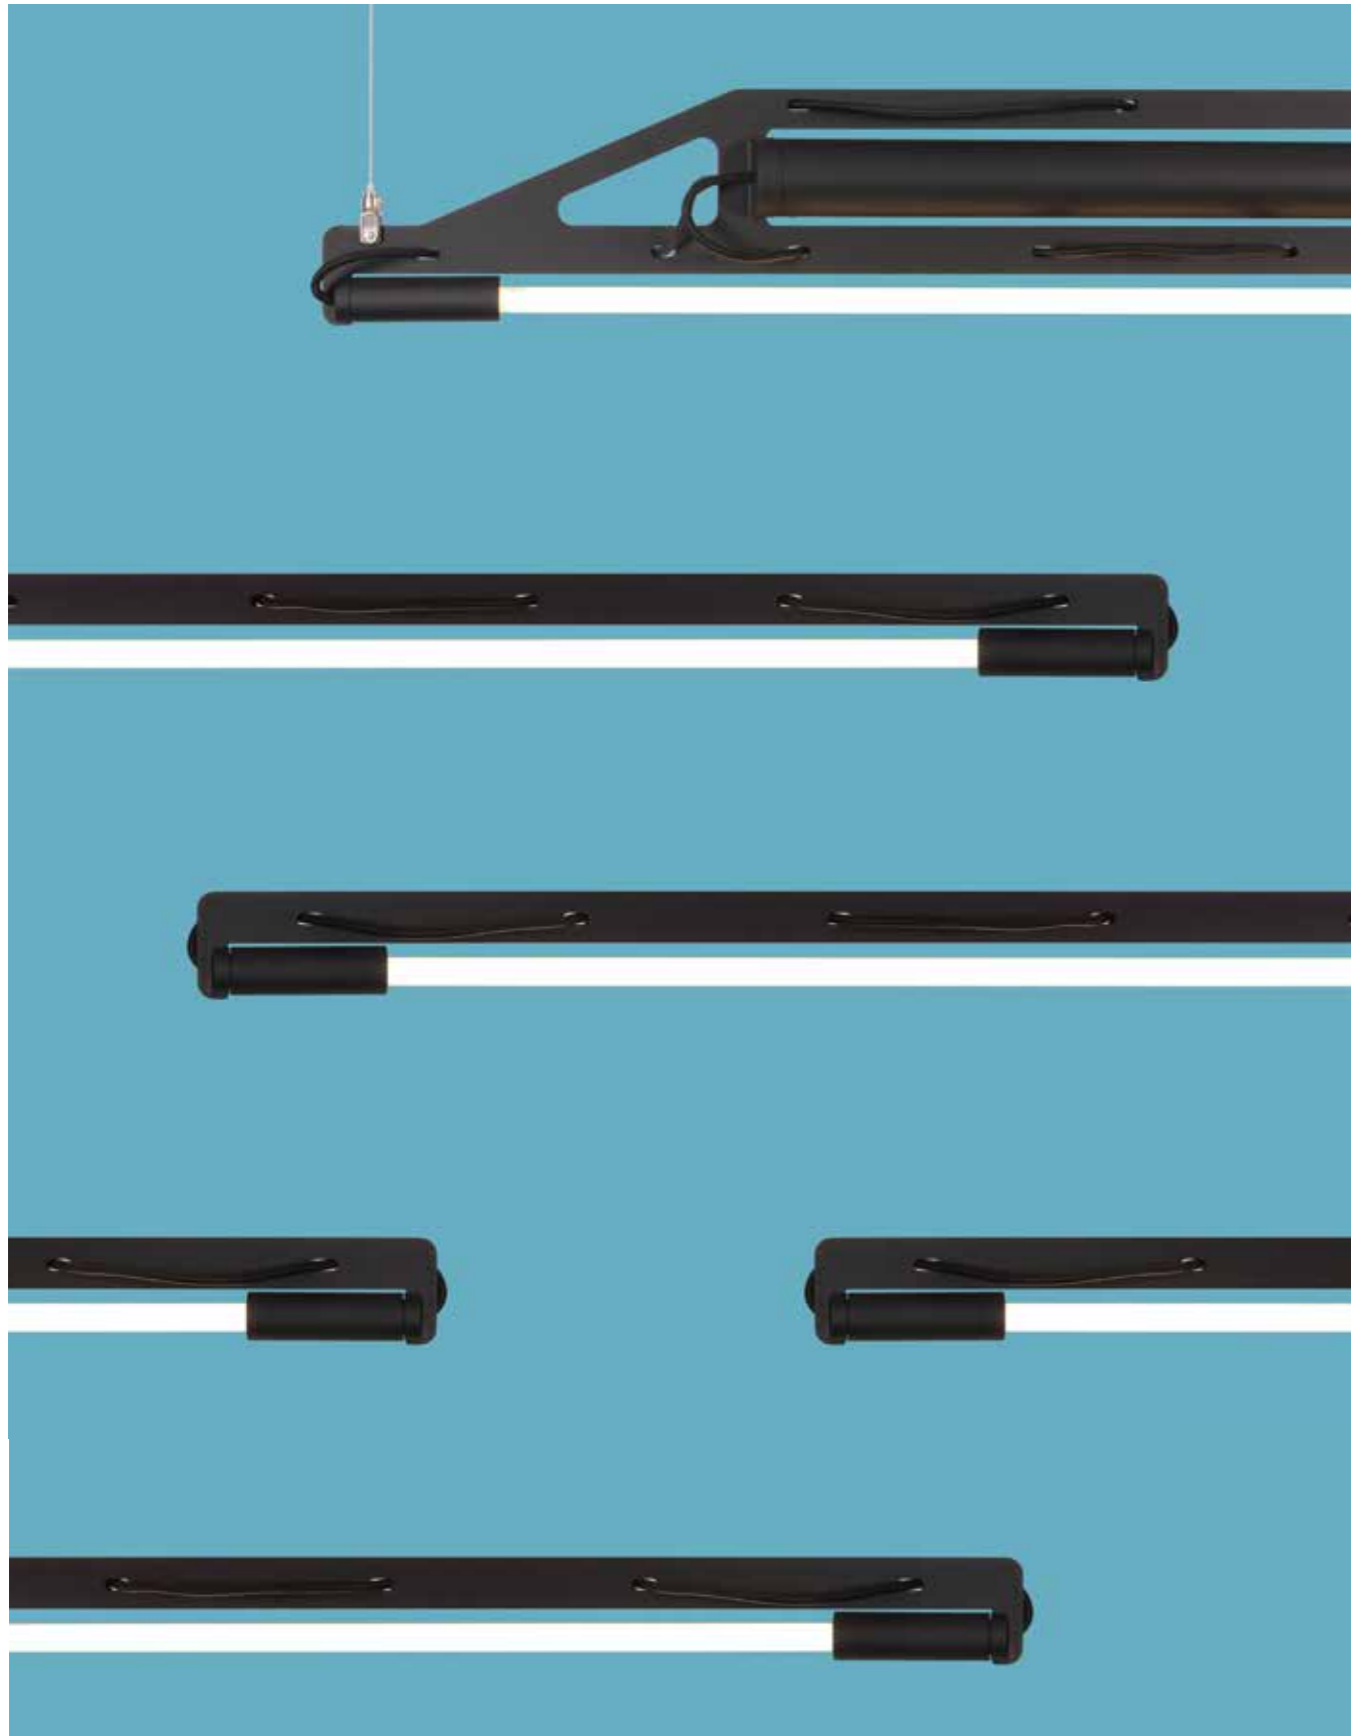

Yes we know! It looks like a futuristic plasma rifle of some kind, however it really isn't. The design has emerged from predetermining the light source, the tl-5, and combining this with the recognizable C74 style. The Tuber is designed to be asymmetrical and industrial.