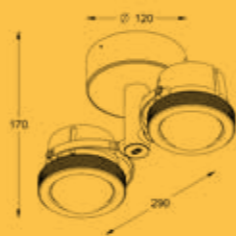

Big Balls black 2700K (dimmable driver included)	A-1000-20B-L2X
Big Balls black 3000K (dimmable driver included)	A-1000-20B-L3X
Big Balls black 4000K (dimmable driver included)	A-1000-20B-L4X
Big Balls black dim to warm (dimmable driver included)	A-1000-20B-L5X