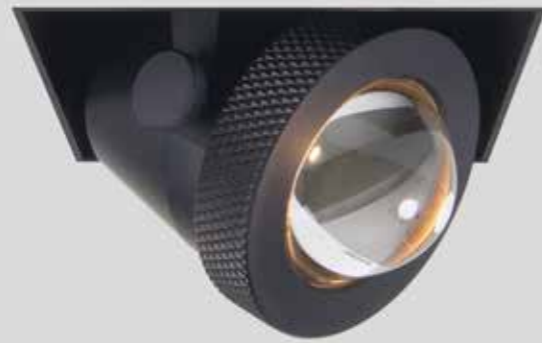

ZZOOM SMALL PULL-OUT RECESSED

ZZOOM S TRIMLESS WITH LENS