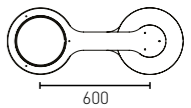

CONFIGURATIONS

Elements 2 Shades	A-0202-20B-L1X
Elements 3 Shades	A-0202-30B-L1X
Elements 4 Shades	A-0202-40B-L1X
Elements 5 Shades	A-0202-50B-L1X
Elements 6 Shades	A-0202-60B-L1X
Elements 7 Shades	A-0202-70B-L1X
Elements 8 Shades	A-0202-80B-L1X
Elements 9 Shades	A-0202-90B-L1X
Elements 10 Shades	A-0202-100B-L1X
Elements 11 Shades	A-0202-110B-L1X
Elements 12 Shades	A-0202-120B-L1X
Elements 13 Shades	A-0202-130B-L1X
Elements 14 Shades	A-0202-140B-L1X
Elements 15 Shades	A-0202-150B-L1X
Other compositions on request