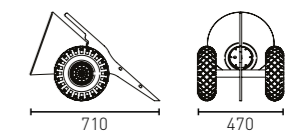

TROLLEYWHITE

With Trolley you bring the light where you need it! The steel frame, big wheels and the recognizable C74 light shade makes the trolley an industrial one of a kind product.

TROLLEY

Trolley E27 black	B-0101-00B-A2X
Trolley E27 white	B-0101-00W-A2X
Trolley E27 grey	B-0101-00G-A2X
Trolley E27 Corten steel	B-0101-00C-A2X
Trolley E27 stainless steel	B-0101-00S-A2X
Trolley E27 nickel-plated	B-0101-00N-A2X
Trolley E27 galvanized	B-0101-00Z-A2X

Trolley Small E27 black	B-0102-00B-A2X
Trolley Small E27 white	B-0102-00W-A2X
Trolley Small E27 grey	B-0102-00G-A2X
Trolley Small E27 Corten steel	B-0102-00C-A2X
Trolley Small E27 stainless steel	B-0102-00S-A2X
Trolley Small E27 nickel-plated	B-0102-00N-A2X
Trolley Small E27 galvanized	B-0102-00Z-A2X