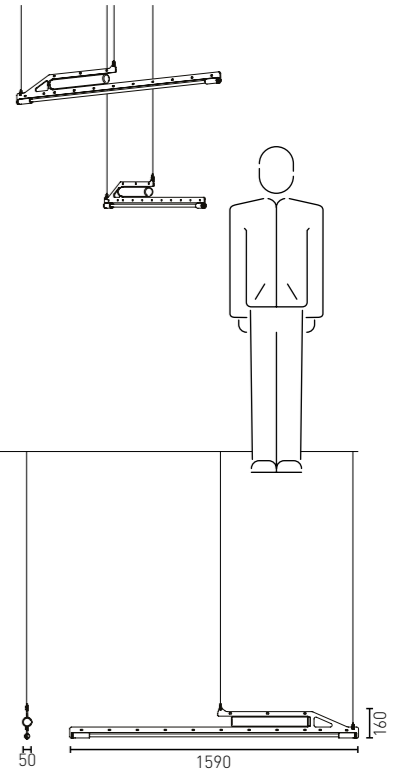

Tuber TL5 black	A-0601-00B-T2X
Tuber TL5 white	A-0601-00W-T2X
Tuber TL5 grey	A-0601-00G-T2X
Tuber TL5 nickel-plated	A-0601-00N-T2X
Tuber TL5 brass-plated	A-0601-00D-T2X
Tuber led 2700K black	A-0601-00B-L2X
Tuber led 3000K black	A-0601-00B-L3X
Tuber led 4000K black	A-0601-00B-L4X
Tuber led 2700K white	A-0601-00W-L2X
Tuber led 3000K white	A-0601-00W-L3X
Tuber led 4000K white	A-0601-00W-L4X
Tuber led 2700K grey	A-0601-00G-L2X
Tuber led 3000K grey	A-0601-00G-L3X
Tuber led 4000K grey	A-0601-00G-L4X
Tuber led 2700K nickel-plated	A-0601-00N-L2X
Tuber led 3000K nickel-plated	A-0601-00N-L3X
Tuber led 4000K nickel-plated	A-0601-00N-L4X
Tuber led 2700K brass-plated	A-0601-00D-L2X
Tuber led 3000K brass-plated	A-0601-00D-L3X
Tuber led 4000K brass-plated	A-0601-00D-L4X