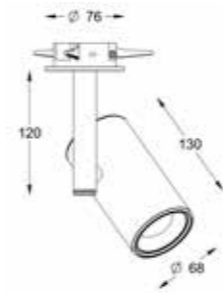

GRIP SOLO

Grip Solo recessed flange black 2700K	A-1201-10B-L2B
Grip Solo recessed flange black 3000K	A-1201-10B-L3B
Grip Solo recessed flange black 4000K	A-1201-10B-L4B
Grip Solo recessed flange black dim to warm	A-1201-10B-L5B
Grip Solo recessed flange Brass-plated 2700K	A-1201-10D-L2B
Grip Solo recessed flange Brass-plated 3000K	A-1201-10D-L3B
Grip Solo recessed flange Brass-plated 4000K	A-1201-10D-L4B
Grip Solo recessed flange Brass-plated dim to warm	A-1201-10D-L5B
Grip Solo surface mounted black 2700K	A-1202-10B-L2B
Grip Solo surface mounted black 3000K	A-1202-10B-L3B
Grip Solo surface mounted black 4000K	A-1202-10B-L4B
Grip Solo surface mounted black dim to warm	A-1202-10B-L5B
Grip Solo surface mounted Brass-plated 2700K	A-1202-10D-L2B
Grip Solo surface mounted Brass-plated 3000K	A-1202-10D-L3B
Grip Solo surface mounted Brass-plated 4000K	A-1202-10D-L4B
Grip Solo surface mounted Brass-plated dim to warm	A-1202-10D-L5B