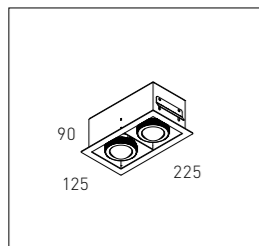

ZZOOM SMALL PULL-OUT TRIM

ZZOOM S WITH TRIM AND LENS

ZZOOM S WITH TRIM AND REFLECTOR

ZZOOM S PULL-OUT SINGLE RECESSED WITH TRIM - LENS

Zzoom S pull-out recessed with trim single 2700K black	A-0109-10B-L2B
Zzoom S pull-out recessed with trim single 3000K black	A-0109-10B-L3B
Zzoom S pull-out recessed with trim single 4000K black	A-0109-10B-L4B
Zzoom S pull-out recessed with trim single dim to warm black	A-0109-10B-L5B
Zzoom S pull-out recessed with trim single 2700K white	A-0109-10W-L2B
Zzoom S pull-out recessed with trim single 3000K white	A-0109-10W-L3B
Zzoom S pull-out recessed with trim single 4000K white	A-0109-10W-L4B
Zzoom S pull-out recessed with trim single dim to warm white	A-0109-10W-L5B