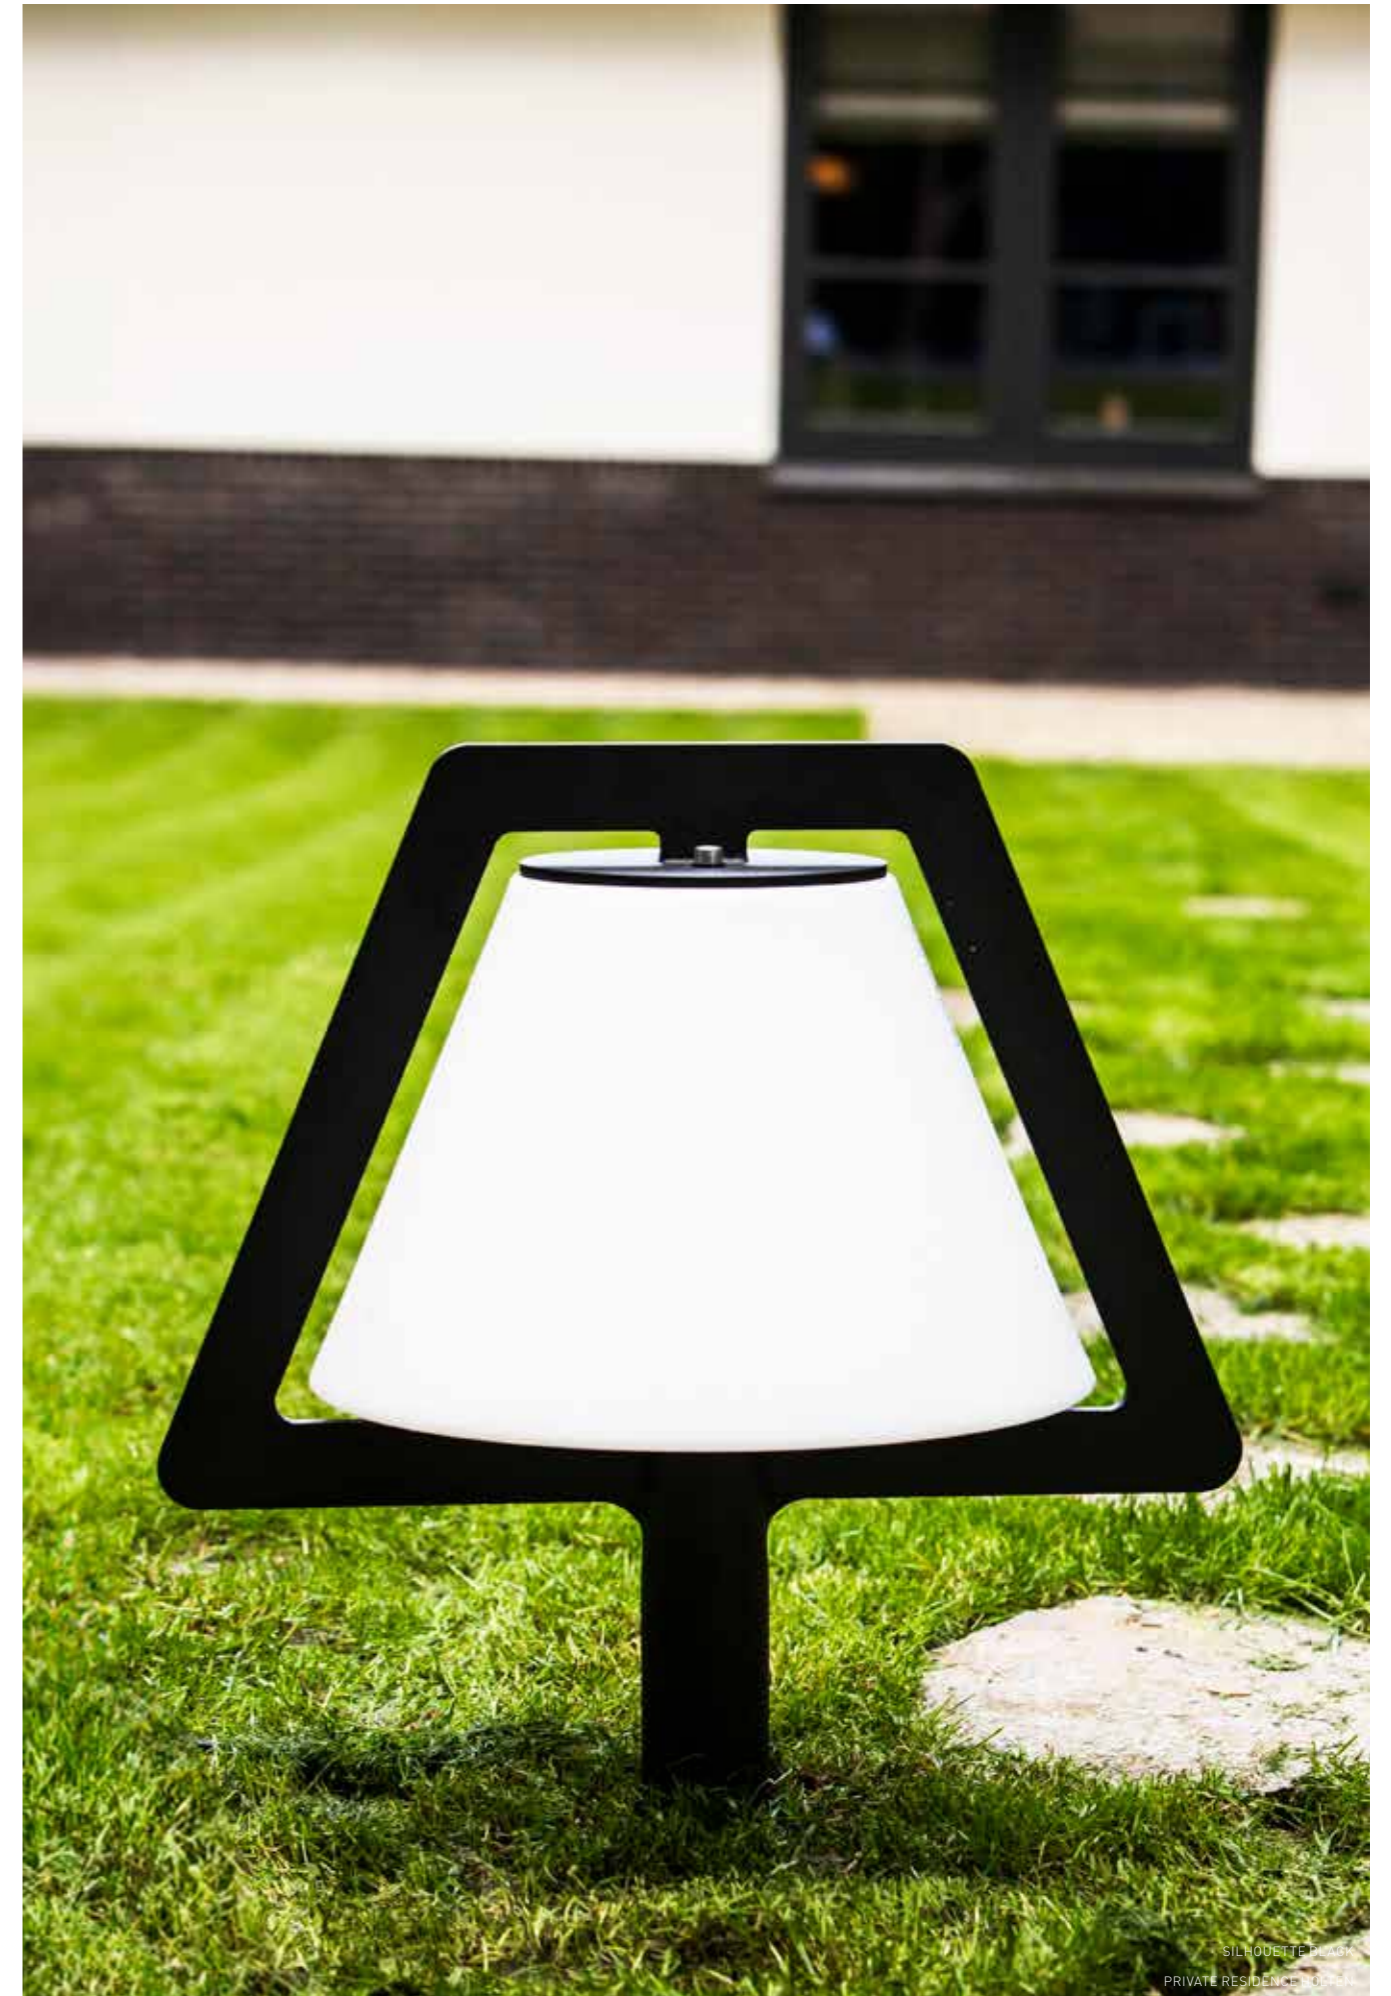

Exterior lighting in the recognizable C74 style.
Silhouette spreads light in its surroundings,
making your garden beautiful, even at night.
Silhouette is available in different heights.

Silhouette L E27 black	B-0201-00B-A2X
Silhouette L E27 white	B-0201-00W-A2X
Silhouette L E27 grey	B-0201-00G-A2X
Silhouette L E27 nickel-plated	B-0201-00N-A2X
Silhouette L E27 galvanized	B-0201-00Z-A2X

Silhouette M E27 black	B-0202-00B-A2X
Silhouette M E27 white	B-0202-00W-A2X
Silhouette M E27 grey	B-0202-00G-A2X
Silhouette M E27 nickel-plated	B-0202-00N-A2X
Silhouette M E27 galvanized	B-0202-00Z-A2X

Silhouette S E27 black	B-0203-00B-A2X
Silhouette S E27 white	B-0203-00W-A2X
Silhouette S E27 grey	B-0203-00G-A2X
Silhouette S E27 nickel-plated	B-0203-00N-A2X
Silhouette S E27 galvanized	B-0203-00Z-A2X

Silhouette spike	B-0209-00X-X0X
Silhouette footplate black	B-0211-00B-X0X
Silhouette footplate white	B-0212-00W-X0X
Silhouette footplate grey	B-0213-00G-X0X
Silhouette footplate nickel-plated	B-0214-00N-X0X
Silhouette footplate galvanized	B-0215-00Z-X0X

SILHOUETTE
PRIVATE RESIDENCE