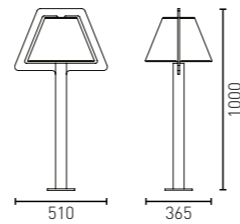

Silhouette S E27 black	B-0203-00B-A2X
Silhouette S E27 white	B-0203-00W-A2X
Silhouette S E27 grey	B-0203-00G-A2X
Silhouette S E27 nickel-plated	B-0203-00N-A2X
Silhouette S E27 galvanized	B-0203-00Z-A2X