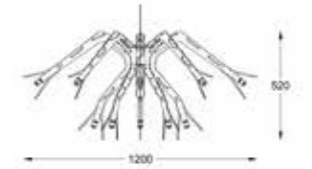

Daddy Longlegs L E14 black-black cable	A-0802-00B-B2X
Daddy Longlegs L E14 black-white cable	A-0802-01B-B2X
Daddy Longlegs L E14 black-red cable	A-0802-02B-B2X
Daddy Longlegs L E14 white-white cable	A-0802-00W-B2X
Daddy Longlegs L E14 white-black cable	A-0802-01W-B2X
Daddy Longlegs L E14 white-red cable	A-0802-02W-B2X
Daddy Longlegs L E14 grey-black cable	A-0802-00G-B2X
Daddy Longlegs L E14 grey-white cable	A-0802-01G-B2X
Daddy Longlegs L E14 orange-black	A-0802-00A-B2X
Daddy Longlegs L E14 nickel-plated-black cable	A-0802-00N-B2X
Daddy Longlegs L E14 brass-plated-black cable	A-0802-00D-B2X