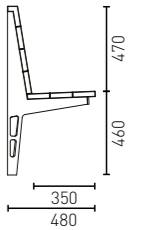

Slim wall bench hot rolled steel - oak	D-0101-00H-X0X
Slim wall bench black - oak	D-0101-00B-X0X
Slim wall bench white - oak	D-0101-00W-X0X
Slim wall bench grey - oak	D-0101-00G-X0X