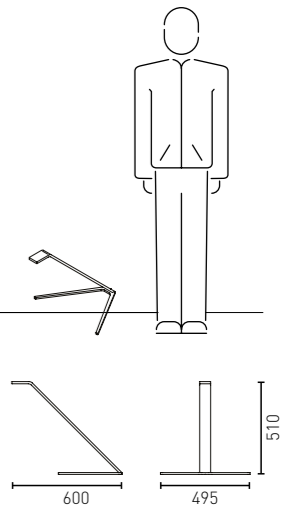

NoBulb is a Led powered light object for your desk. The minimalistic shape is designed to make it appear the lamp is about to tip over, don't worry it won't. The design is made possible by milling and bending two solid aluminium parts that form the base of the lamp.

NoBulb 2700K black	A-0501-00B-L2X
NoBulb 2700K white	A-0501-00W-L2X
NoBulb 2700K grey	A-0501-00G-L2X
NoBulb 2700K orange	A-0501-00A-L2X
NoBulb 2700K nickel-plated	A-0501-00N-L2X
NoBulb 2700K brass-plated	A-0501-00D-L2X