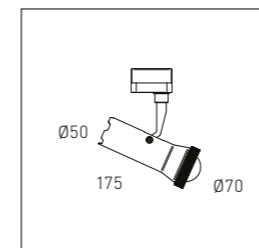

ZZOOM TRACK S

ZZOOM S TRACK - ZZOOM LENS

Track S 2700K black	A-0107-1TB-L2B
Track S 3000K black	A-0107-1TB-L3B
Track S 4000K black	A-0107-1TB-L4B
Track S dim to warm black	A-0107-1TB-L5B
Track S 2700K white	A-0107-1TW-L2B
Track S 3000K white	A-0107-1TW-L3B
Track S 4000K white	A-0107-1TW-L4B
Track S dim to warm white	A-0107-1TW-L5B

ZZOOM TRACK - REFLECTOR

Track S 2700K reflector black	A-0107-1TB-L2C
Track S 3000K reflector black	A-0107-1TB-L3C
Track S 4000K reflector black	A-0107-1TB-L4C
Track S dim to warm reflector black	A-0107-1TB-L5C
Track S 2700K reflector white	A-0107-1TW-L2C
Track S 3000K reflector white	A-0107-1TW-L3C
Tracks S 4000K reflector white	A-0107-1TW-L4C
Tracks S dim to warm reflector white	A-0107-1TW-L5C

ZZOOM TRACK - GU10

Track S GU10 black	A-0107-1TB-F0A
Track S GU10 white	A-0107-1TW-F0A