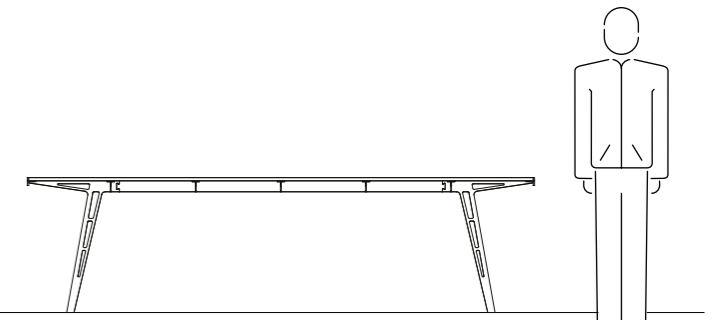

Slim 2800 hot rolled steel - oak	D-0100-00H-X0X
Slim 2800 black - oak	D-0100-00B-X0X
Slim 2800 white - oak	D-0100-00W-X0X
Slim 2800 grey - oak	D-0100-00G-X0X

Slim wall bench hot rolled steel - oak	D-0101-00H-X0X
Slim wall bench black - oak	D-0101-00B-X0X
Slim wall bench white - oak	D-0101-00W-X0X
Slim wall bench grey - oak	D-0101-00G-X0X