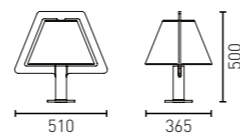

Silhouette spike	B-0209-00X-X0X
Silhouette footplate black	B-0211-00B-X0X
Silhouette footplate white	B-0212-00W-X0X
Silhouette footplate grey	B-0213-00G-X0X
Silhouette footplate nickel-plated	B-0214-00N-X0X
Silhouette footplate galvanized	B-0215-00Z-X0X