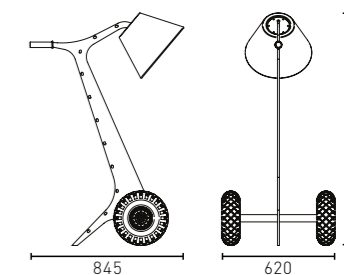

TROLLEYWHITE

With Trolley you bring the light where you need it! The steel frame, big wheels and the recognizable C74 light shade makes the trolley an industrial one of a kind product.

TROLLEY

Trolley E27 black	B-0101-00B-A2X
Trolley E27 white	B-0101-00W-A2X
Trolley E27 grey	B-0101-00G-A2X
Trolley E27 Corten steel	B-0101-00C-A2X
Trolley E27 stainless steel	B-0101-00S-A2X
Trolley E27 nickel-plated	B-0101-00N-A2X
Trolley E27 galvanized	B-0101-00Z-A2X

Trolley Small E27 black	B-0102-00B-A2X
Trolley Small E27 white	B-0102-00W-A2X
Trolley Small E27 grey	B-0102-00G-A2X
Trolley Small E27 Corten steel	B-0102-00C-A2X
Trolley Small E27 stainless steel	B-0102-00S-A2X
Trolley Small E27 nickel-plated	B-0102-00N-A2X
Trolley Small E27 galvanized	B-0102-00Z-A2X