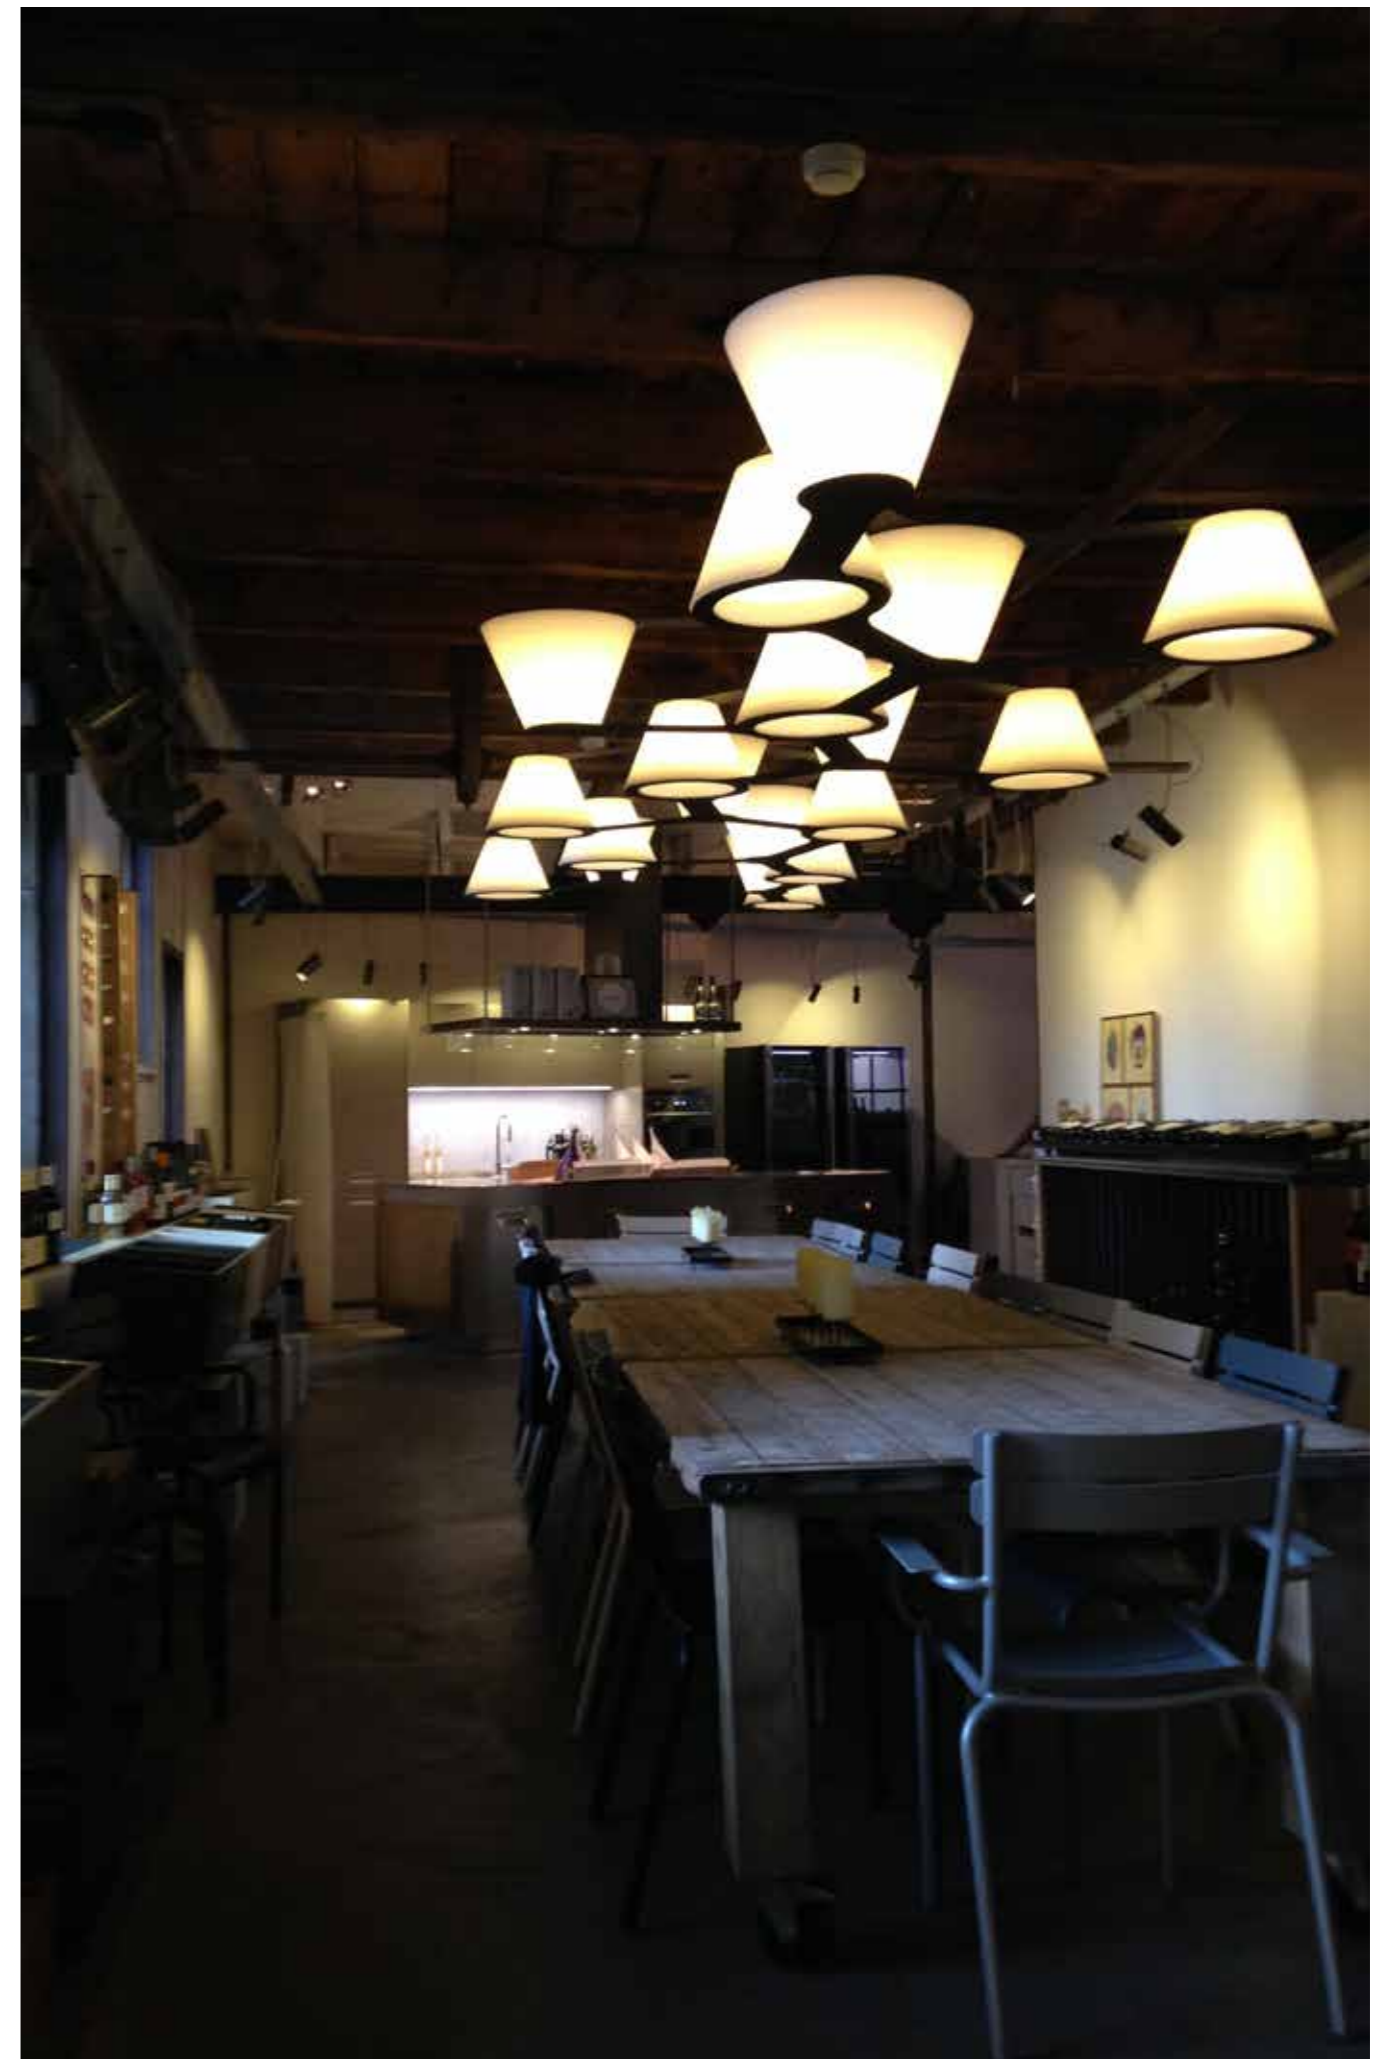

The 3A is a standard composition based on the original elements. Unlike the elements, the 3A has uneven arms which changes the sense of perspective.

Elements 3A E27 black	A-0201-40B-A2X
Elements 3A E27 white	A-0201-40W-A2X
Elements 3A E27 grey	A-0201-40G-A2X
Elements 3A E27 nickel-plated	A-0201-40N-A2X
Elements 3A E27 brass-plated	A-0201-40B-A2X
Elements 3A led 2700K black	A-0201-40B-L2X
Elements 3A led 2700K white	A-0201-40W-L2X
Elements 3A led 2700K grey	A-0201-40G-L2X
Elements 3A led 2700K nickel-plated	A-0201-40N-L2X
Elements 3A led 2700K brass-plated	A-0201-40B-L2X