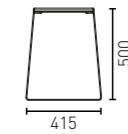

Pulse bench 1930 black	E-0106-00B-X0X
Pulse bench 1930 white	E-0106-00W-X0X
Pulse bench 1930 grey	E-0106-00G-X0X
Pulse bench 2530 black	E-0106-00B-X0X
Pulse bench 2530 white	E-0106-00W-X0X
Pulse bench 2530 grey	E-0106-00G-X0X
Pulse bench 3130 black	E-0106-00B-X0X
Pulse bench 3130 white	E-0106-00W-X0X
Pulse bench 3130 grey	E-0106-00G-X0X