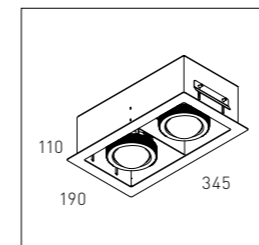

ZZOOM PULL-OUT DOUBLE RECESSED WITH TRIM

Zoom pull-out recessed with trim double 2700K black	A-0104-20B-L2B
Zoom pull-out recessed with trim double 3000K black	A-0104-20B-L3B
Zoom pull-out recessed with trim double 4000K black	A-0104-20B-L4B
Zoom pull-out recessed with trim double dim to warm black	A-0104-20B-L5B
Zoom pull-out recessed with trim single 2700K reflector black	A-0104-10B-L2C
Zoom pull-out recessed with trim single 3000K reflector black	A-0104-10B-L3C
Zoom pull-out recessed with trim single 4000K reflector black	A-0104-10B-L4C
Zoom pull-out recessed with trim single dim to warm reflector black	A-0104-10B-L5C
Zoom pull-out recessed with trim single 2700K reflector white	A-0104-10W-L2C
Zoom pull-out recessed with trim single 3000K reflector white	A-0104-10W-L3C
Zoom pull-out recessed with trim single 4000K reflector white	A-0104-10W-L4C
Zoom pull-out recessed with trim single dim to warm reflector white	A-0104-10W-L5C

* Led driver not included