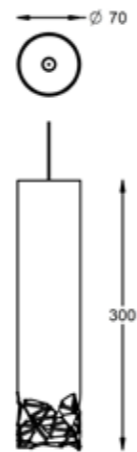

Like his bigger brother, the pattern cut-outs creates a drawing in which light and shadow complement each other to create a great spherical environment.

Mr Ed S E14 black	A-0302-00B-B2X
Mr Ed S E14 white	A-0302-00W-B2X
Mr Ed S E14 grey	A-0302-00G-B2X
Mr Ed S E14 nickel-plated	A-0302-00N-B2X
Mr Ed S E14 brass-plated	A-0302-00D-B2X