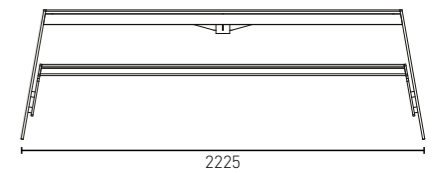

Picknick black	E-0200-00B-X0X
Picknick white	E-0200-00W-X0X
Picknick grey	E-0200-00G-X0X
Picknick galvanized	E-0200-00Z-X0X