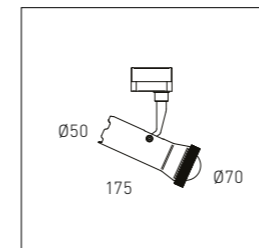

ZZOOM TRACK S

ZZOOM S TRACK - ZZOOM LENS

Track S 2700K black	A-0107-1TB-L2B
Track S 3000K black	A-0107-1TB-L3B
Track S 4000K black	A-0107-1TB-L4B
Track S dim to warm black	A-0107-1TB-L5B
Track S 2700K white	A-0107-1TW-L2B
Track S 3000K white	A-0107-1TW-L3B
Track S 4000K white	A-0107-1TW-L4B
Track S dim to warm white	A-0107-1TW-L5B

ZZOOM TRACK - REFLECTOR

Track S 2700K reflector black	A-0107-1TB-L2C
Track S 3000K reflector black	A-0107-1TB-L3C
Track S 4000K reflector black	A-0107-1TB-L4C
Track S dim to warm reflector black	A-0107-1TB-L5C
Track S 2700K reflector white	A-0107-1TW-L2C
Track S 3000K reflector white	A-0107-1TW-L3C
Tracks S 4000K reflector white	A-0107-1TW-L4C
Tracks S dim to warm reflector white	A-0107-1TW-L5C

ZZOOM TRACK - GU10

Track S GU10 black	A-0107-1TB-F0A
Track S GU10 white	A-0107-1TW-F0A