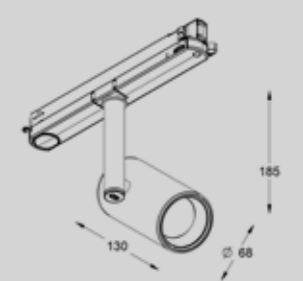

GRIP

Strong, striking, and built for control—Grip is more than a spotlight. It's a statement. With its knurled exterior, Grip carries a rugged elegance that sets it apart. But design is only half the story. Its adjustable light beam gives you complete precision—whether you need a sharp spotlight or broader illumination, Grip delivers with confidence. Designed to define spaces and command attention, Grip is the perfect balance of form and function.

Available in multiple configurations to fit your vision. Because light should work for you.