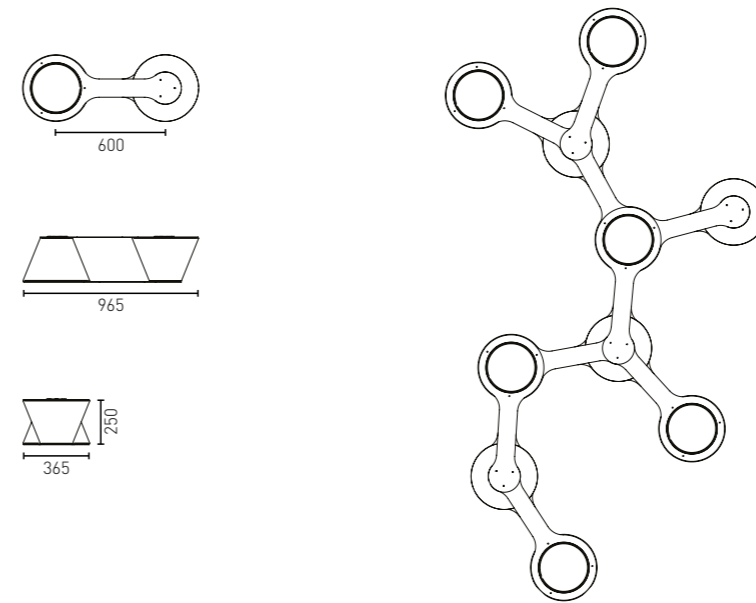

Total freedom of composition. That's what C74 Elements offers—an endlessly adaptable lighting system where form follows creativity, not constraints. Built from two fundamental elements, this modular system allows for virtually any shape or structure, whether custom-designed by architects and lighting designers or selected from a range of standard compositions. With aluminium connecting arms and a fine-structured powder-coated finish available in multiple colors, Elements brings both strength and flexibility. Its C74 polyethylene shade comes in white as standard, with custom colors available on request.

Lighting options range from a simple E27 lamp holder to a bespoke LED system, offering complete control over color temperature and light output. Award-winning since 2014, Elements proves that lighting doesn't just illuminate—it shapes, adapts, and transforms.