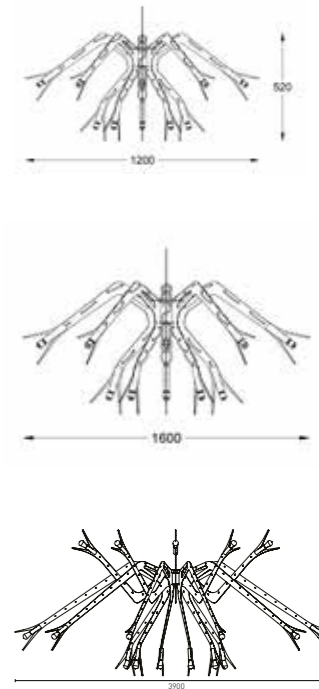

DADDY LONGLEGS

A chandelier, but not as you know it. Daddy Longlegs is C74's vision of modern lighting, where industrial strength meets sculptural elegance. Its spidery form, bold structure, and precision engineering create a statement piece that balances form and function.

Designed with modern techniques and an unmistakable presence, it transforms any space into an atmosphere of depth, movement, and contrast. A chandelier for those who don't follow traditions—they redefine them.