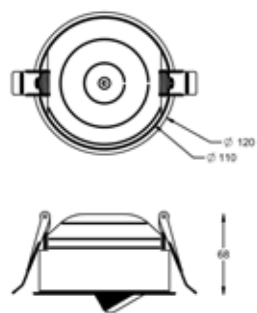

SHORTY IN CUP