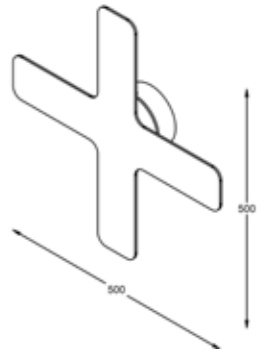

NO BULB

Nobulb is a Led powered light object for your desk. The minimalistic shape is designed to make it appear the lamp is about to tip over, don't worry it won't. The design is made possible by milling and bending two solid aluminium parts that form the base of the lamp.

More than a wall lamp, Plus is a statement of balance and atmosphere. Its cross-shaped form doesn't just illuminate—it reflects, diffuses, and transforms, casting a captivating glow that shapes the space around it. Light bounces off the back of the Plus symbol, creating a dynamic play of shadow and contrast— subtle yet striking, soft yet defined. Its versatile design allows for custom arrangements, letting you craft a pattern of light that is both functional and artistic. A luminaire that does more than brighten—it creates presence.

PLUS