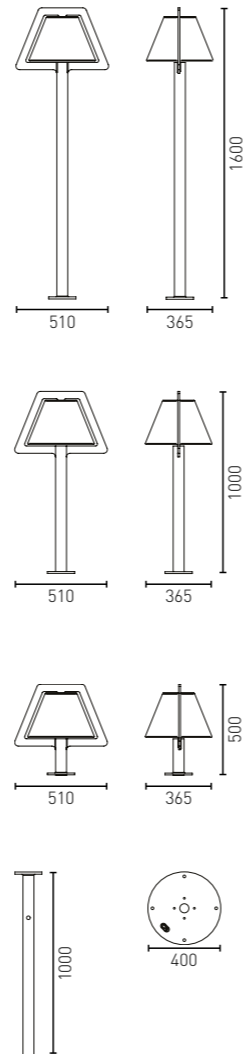

It's all in the name. Silhouette is exterior lighting with presence, bringing form, function, and atmosphere into perfect balance.

Defined by its sturdy steel frame and clean, architectural lines, Silhouette carries the signature C74 style—bold yet refined, rugged yet elegant. Finished in a fine-structured powder coating with custom color options, it blends durability with a timeless aesthetic.

Its C74 polyethylene shade softly diffuses light, while a range of lighting options—from a simple E27 lamp holder to a custom LED source—allows for tailored illumination.

Available in multiple heights, Silhouette is built to define outdoor spaces—a beacon of light, designed to last.

SILHOUETTE
PRIVATE RESIDENCE