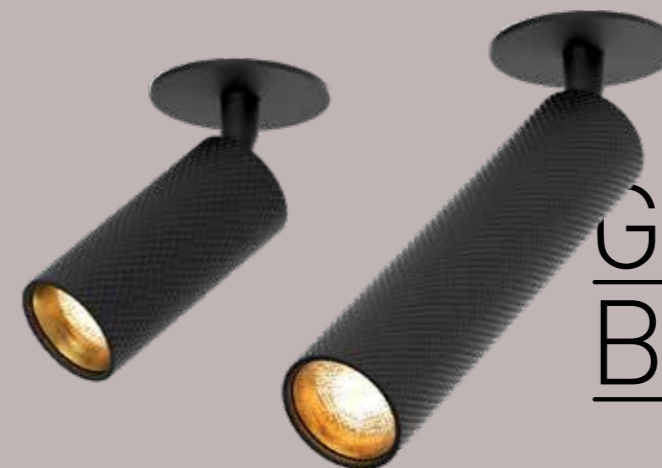

GRIP

Strong, striking, and built for control—Grip is more than a spotlight. It's a statement. With its knurled exterior, Grip carries a rugged elegance that sets it apart. But design is only half the story. Its adjustable light beam gives you complete precision—whether you need a sharp spotlight or broader illumination, Grip delivers with confidence. Designed to define spaces and command attention, Grip is the perfect balance of form and function.

Available in multiple configurations to fit your vision. Because light should work for you.

GRIP S

GRIP S SOLO
RECESSED

GRIP S
SUSPENDED

Meet Grip S, the smaller sibling of our signature Grip—designed with the same strength, precision, and presence, just in a more compact form. Rugged yet refined, Grip S brings bold, directional lighting with effortless style. Whether highlighting details or defining a space, it delivers light with confidence and control. Available in multiple colors and configurations, Grip S is built to adapt—small in size, big in impact.

GRIP S
TRACK

GRIP S
SOLO SURFACE

GRIP S
BALL JOINT

DADDY LONGLEGS

A chandelier, but not as you know it. Daddy Longlegs is C74's vision of modern lighting, where industrial strength meets sculptural elegance. Its spidery form, bold structure, and precision engineering create a statement piece that balances form and function.