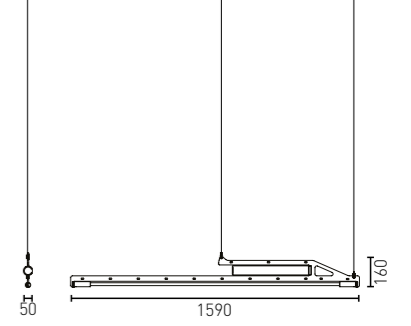

Yes we know! It looks like a futuristic plasma rifle of some kind, however it really isn't. The design has emerged from predetermining the light source, the tl-5, and combining this with the recognizable C74 style. The Tuber is designed to be asymmetrical and industrial.