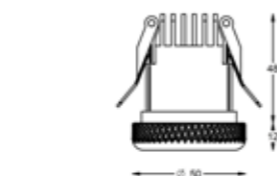

SHORTY LONG