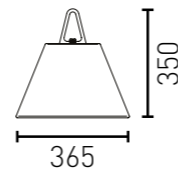

Back to basic, what you see is what you get!
Industrial look and basic shapes.
Powder coated steel and a polyethylene shade.

HANG UP