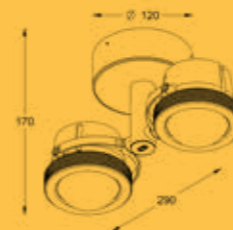

Meet Big Balls—where rugged functionality meets fearless style. More than just a luminaire, it's a statement piece, built for those who see light as an element of design, depth, and control. With its adjustable beam angles, Big Balls gives you complete flexibility. A simple twist of its knurled Zoom ring lets you shape the light—from focused precision to expansive illumination.

Choose from black, bronze, or gold to match the character of your space. From modern living rooms to cutting-edge offices and bold hospitality spaces, Big Balls brings a fearless, refined presence that defines the atmosphere. Designed to be seen, felt, and experienced —this is light with attitude.