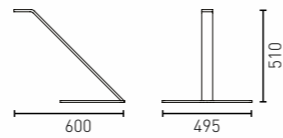

NO BULB

Nobulb is a Led powered light object for your desk. The minimalistic shape is designed to make it appear the lamp is about to tip over, don't worry it won't. The design is made possible by milling and bending two solid aluminium parts that form the base of the lamp.

More than a wall lamp, Plus is a statement of balance and atmosphere. Its cross-shaped form doesn't just illuminate—it reflects, diffuses, and transforms, casting a captivating glow that shapes the space around it. Light bounces off the back of the Plus symbol, creating a dynamic play of shadow and contrast— subtle yet striking, soft yet defined. Its versatile design allows for custom arrangements, letting you craft a pattern of light that is both functional and artistic. A luminaire that does more than brighten—it creates presence.