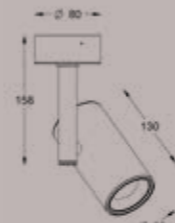

GRIP S

Meet Grip S, the smaller sibling of our signature Grip—designed with the same strength, precision, and presence, just in a more compact form. Rugged yet refined, Grip S brings bold, directional lighting with effortless style. Whether highlighting details or defining a space, it delivers light with confidence and control. Available in multiple colors and configurations, Grip S is built to adapt—small in size, big in impact.

GRIP S
SOLO SURFACE