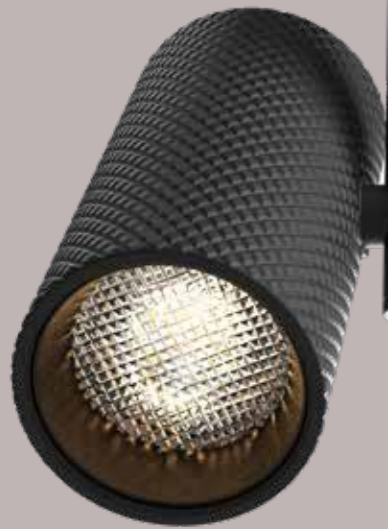

GRIP

Strong, striking, and built for control—Grip is more than a spotlight. It's a statement. With its knurled exterior, Grip carries a rugged elegance that sets it apart. But design is only half the story. Its adjustable light beam gives you complete precision—whether you need a sharp spotlight or broader illumination, Grip delivers with confidence. Designed to define spaces and command attention, Grip is the perfect balance of form and function.

Available in multiple configurations to fit your vision. Because light should work for you.

GRIP S

GRIP S SOLO
RECESSED

GRIP S
SUSPENDED

Meet Grip S, the smaller sibling of our signature Grip—designed with the same strength, precision, and presence, just in a more compact form. Rugged yet refined, Grip S brings bold, directional lighting with effortless style. Whether highlighting details or defining a space, it delivers light with confidence and control. Available in multiple colors and configurations, Grip S is built to adapt—small in size, big in impact.