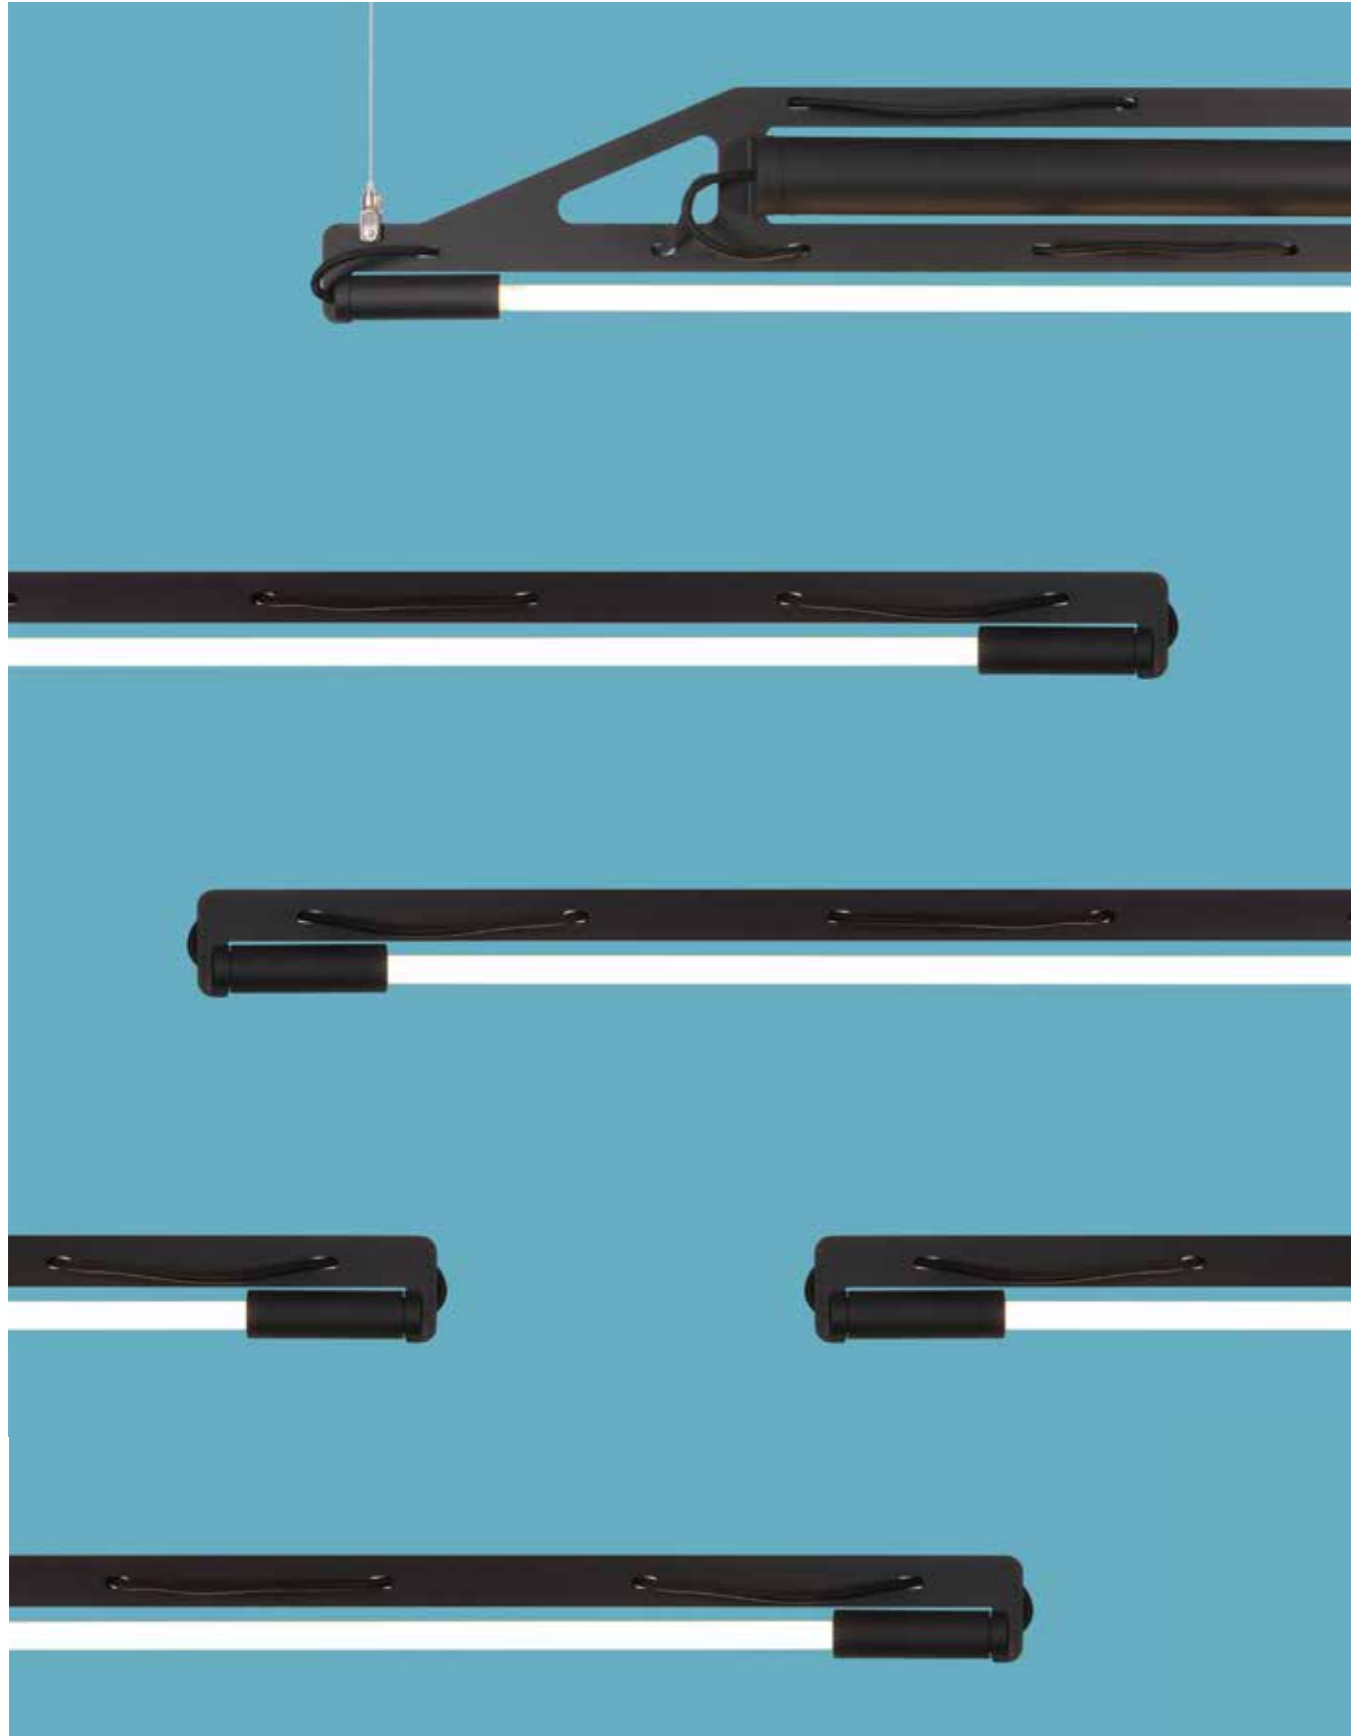

Yes we know! It looks like a futuristic plasma rifle of some kind, however it really isn't. The design has emerged from predetermining the light source, the tl-5, and combining this with the recognizable C74 style. The Tuber is designed to be asymmetrical and industrial.