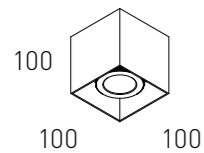

ZZOOM S SURFACE