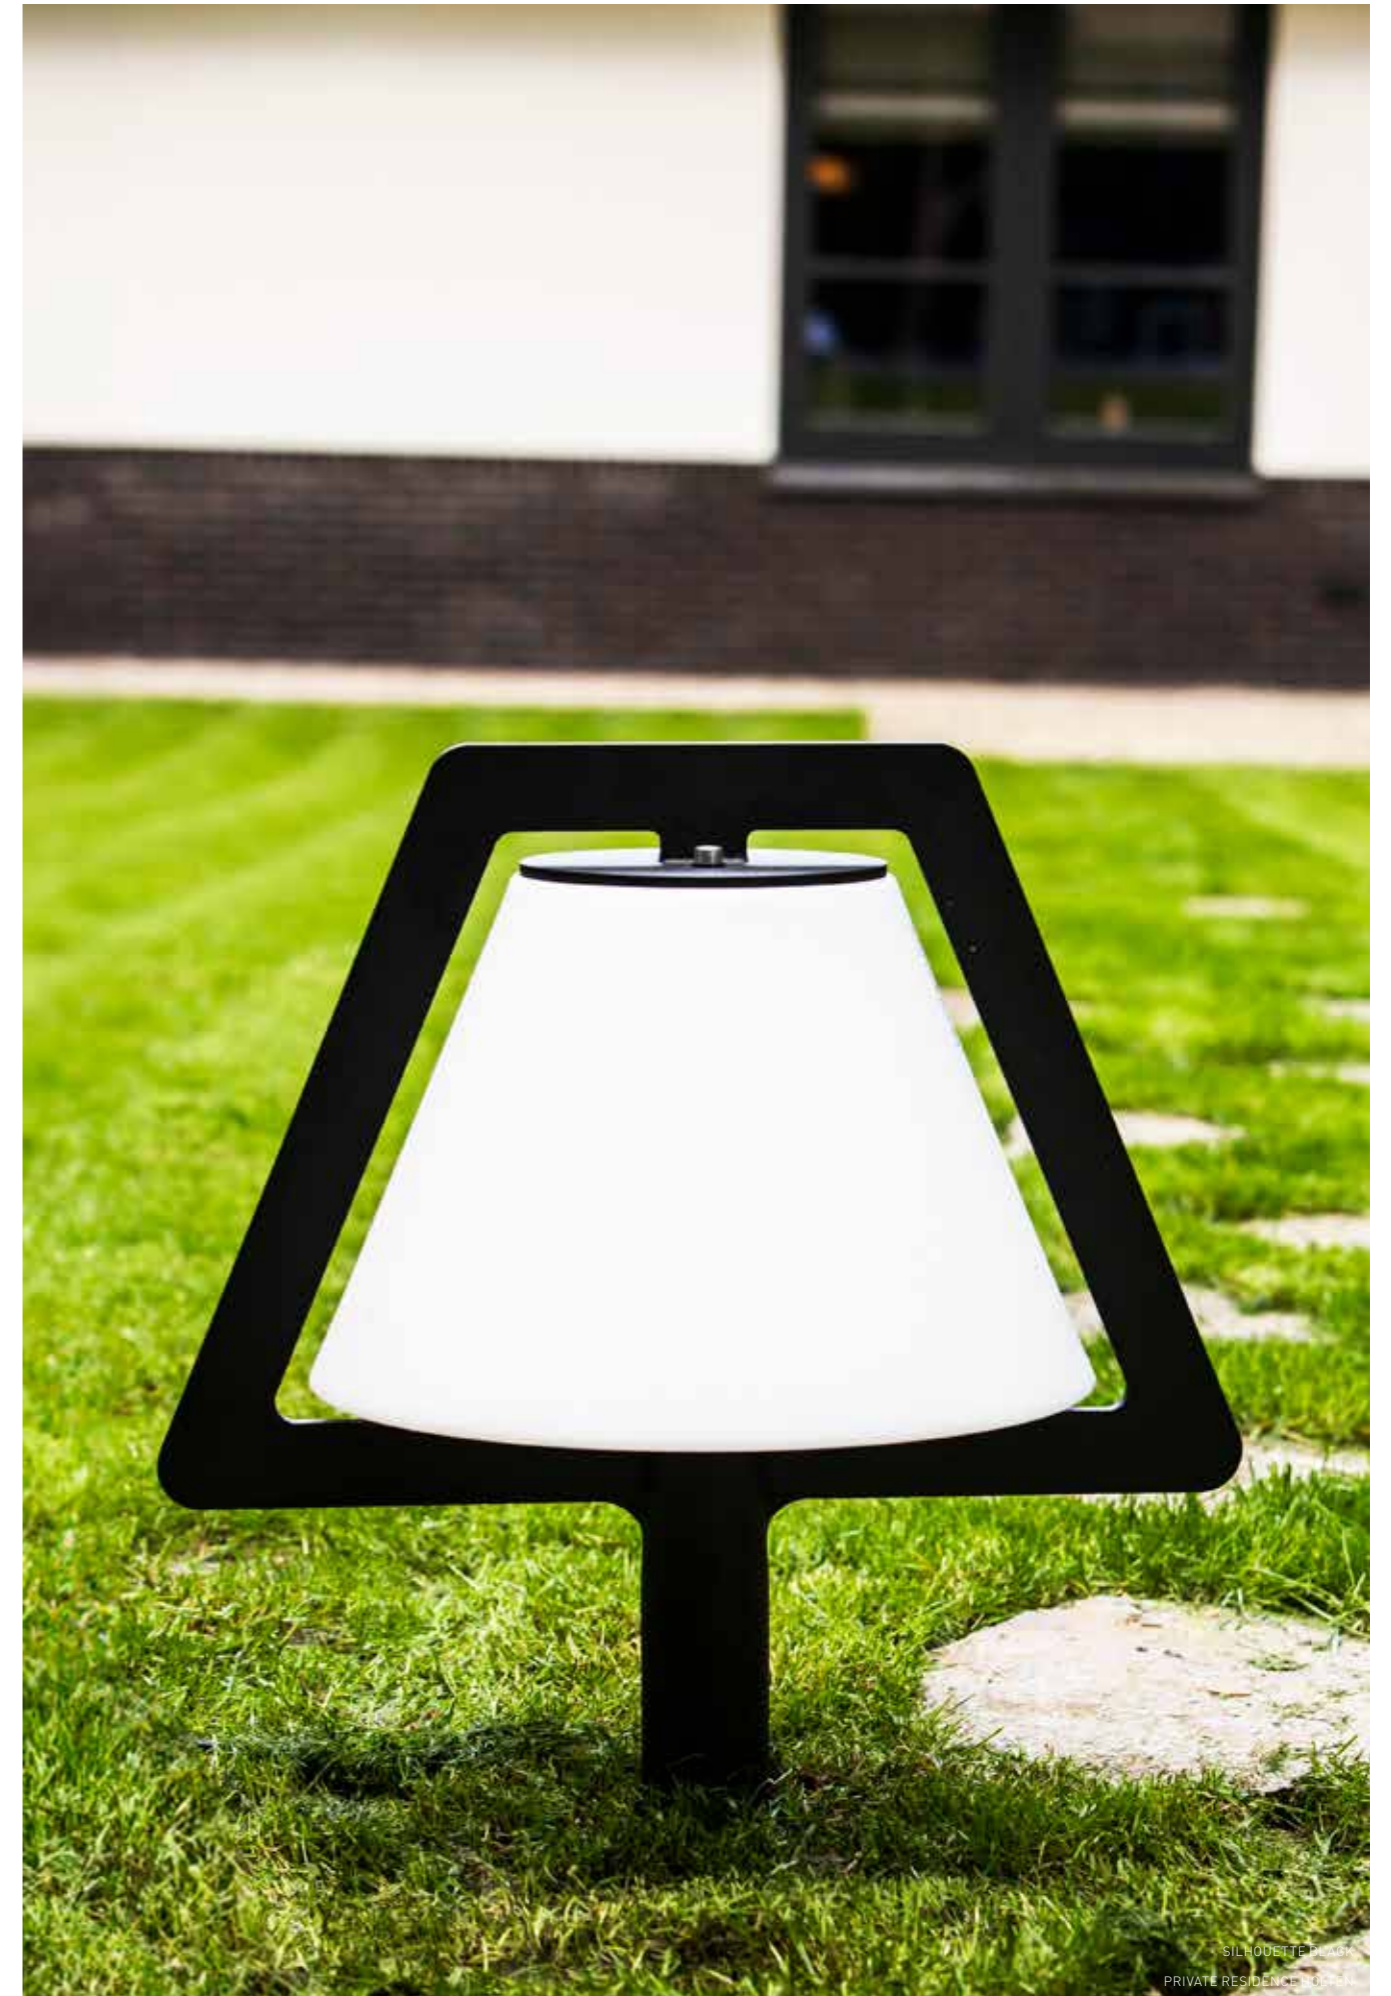

SILHOUETTE

It's all in the name. Silhouette is exterior lighting with presence, bringing form, function, and atmosphere into perfect balance.

Defined by its sturdy steel frame and clean, architectural lines, Silhouette carries the signature C74 style—bold yet refined, rugged yet elegant. Finished in a fine-structured powder coating with custom color options, it blends durability with a timeless aesthetic.

Its C74 polyethylene shade softly diffuses light, while a range of lighting options—from a simple E27 lamp holder to a custom LED source—allows for tailored illumination.

Available in multiple heights, Silhouette is built to define outdoor spaces—a beacon of light, designed to last.