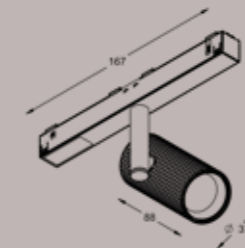

Meet Grip S, the smaller sibling of our signature Grip—designed with the same strength, precision, and presence, just in a more compact form. Rugged yet refined, Grip S brings bold, directional lighting with effortless style. Whether highlighting details or defining a space, it delivers light with confidence and control. Available in multiple colors and configurations, Grip S is built to adapt—small in size, big in impact.

GRIP S
TRACK