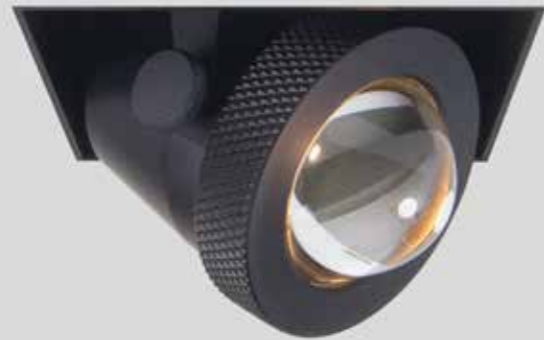

ZZOOM SMALL PULL-OUT RECESSED

ZZOOM TRIMLESS WITH LENS