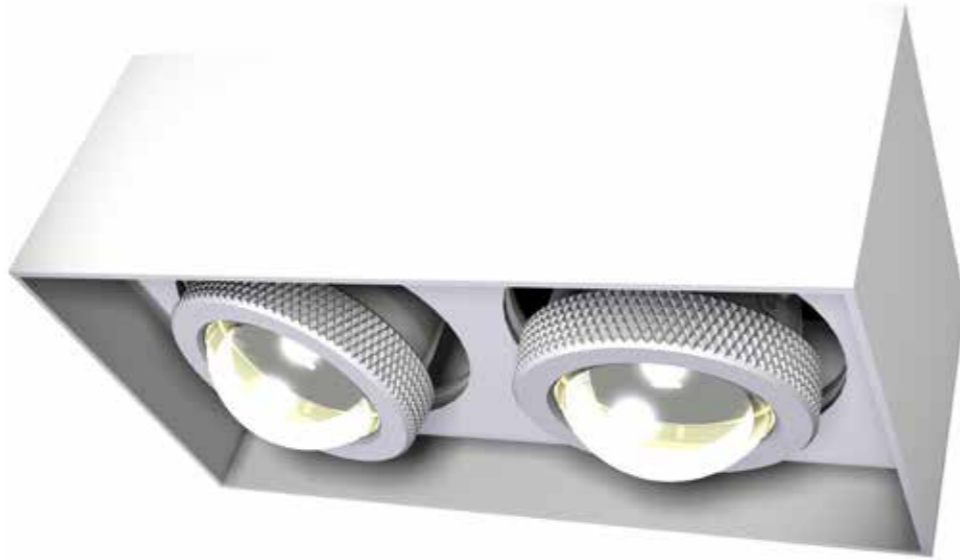

At 25kg of pure functionality, this isn't just a lamp— it's a statement of strength and versatility.

ORB

Strong yet refined, the C74 ORB wall luminaire is more than just a light source—it's a statement. Designed to project light both upwards and downwards, it carves a striking presence on the wall, creating a bold yet atmospheric interplay of light and shadow. At its core, a glass sphere seems to float within the fixture, diffusing light in a way that feels almost mysterious, effortless, alive.

ORB SUSPENDED

Strong, refined, and full of character—the C74 ORB suspended isn't just a light; it's a presence. Designed to cast light both upward and downward, it creates an atmosphere that shifts and adapts with the space around it.

ZZOOM

ZZOOM BASIC RECESSED TRIMLESS
PRIVATE RESIDENCE, AMSTERDAM

ZZOOM S SURFACE

Part of the Zzoom family, the C74 Zzoom Surface delivers precise, adaptable lighting in a sleek, surface-mounted design. Crafted from aluminium and steel, it blends clean lines with total flexibility, bringing sharp focus or soft diffusion with just a simple adjustment. With 360° adjustability and an interchangeable Zzoom ring, Zzoom Surface gives you complete control over beam angles —shifting seamlessly from narrow precision to expansive illumination. Whether for residential, commercial, or hospitality settings, it adapts to your space with effortless precision.

ZZOOM BASIC
DOUBLE SURFACE -
REFLECTOR

ZZOOM BASIC
DOUBLE SURFACE -
ADJUSTABLE ZZOOM LENS

ZZOOM S SURFACE

ZZOOM S ROUND

A study in simplicity, the C74 Zzoom S Round is recessed lighting at its most refined. Designed for seamless ceiling integration, its clean, circular form delivers precise, focused illumination with an understated elegance.