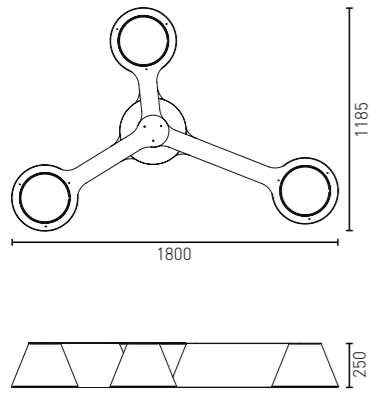

The 3A is a standard composition based on the original elements. Unlike the elements, the 3A has uneven arms which changes the sense of perspective.

ELEMENTS 3A