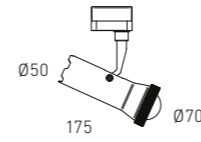

ZZOOM
TRACK

ZZOOM TRACK

ZZOOM TRACK S

ZZOOM S TRACK
ZZOOM LENS

ZZOOM TRACK
REFLECTOR

ELEMENTS

Total freedom of composition. That's what C74 Elements offers—an endlessly adaptable lighting system where form follows creativity, not constraints. Built from two fundamental elements, this modular system allows for virtually any shape or structure, whether custom-designed by architects and lighting designers or selected from a range of standard compositions. With aluminium connecting arms and a fine-structured powder-coated finish available in multiple colors, Elements brings both strength and flexibility. Its C74 polyethylene shade comes in white as standard, with custom colors available on request.