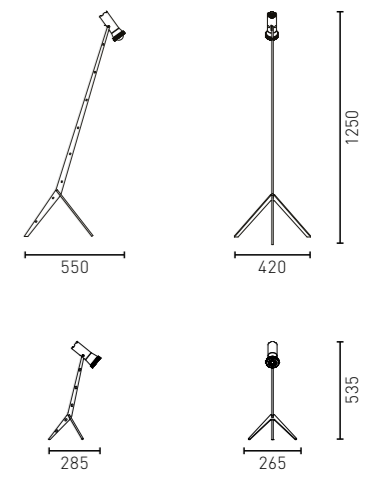

Inspired by both the graceful heron and Heron of Alexandria, the ancient thinker who studied light, reflection, and optics, C74 Heron is a fusion of elegance and precision—a luminaire designed to move with you. Crafted in the Netherlands, Heron comes in floor-standing and desktop versions, each defined by clean lines, a solid metal frame, and a fine-textured finish. A woven fabric cable runs through the structure in the signature C74 style, a quiet nod to thoughtful craftsmanship.

With its adjustable head and serrated ring, Heron lets you direct light exactly where it's needed— creating focus, warmth, and atmosphere with effortless control. A light designed to move, shift, and adapt—because illumination should feel as natural as it looks.