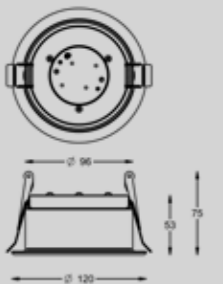

A study in simplicity, the C74 Zzoom S Round is recessed lighting at its most refined. Designed for seamless ceiling integration, its clean, circular form delivers precise, focused illumination with an understated elegance.

With a soft diffused beam as standard, Zzoom S Round adapts to your needs—a simple adjustment removes the diffuser, transforming it into a sharp, defined spotlight.

Available in black, brass, or gold, with matching Zzoom ring options, Zzoom S Round blends effortlessly into residential, commercial, or hospitality spaces—delivering light that's felt as much as seen.