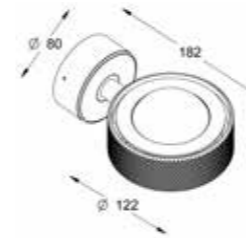

Strong yet refined, the C74 ORB wall luminaire is more than just a light source—it's a statement. Designed to project light both upwards and downwards, it carves a striking presence on the wall, creating a bold yet atmospheric interplay of light and shadow. At its core, a glass sphere seems to float within the fixture, diffusing light in a way that feels almost mysterious, effortless, alive.

The signature knurling on its body gives it a rugged yet sophisticated edge, balancing strength with elegance. Available in black, gold, brass, and a variety of light options, the ORB is built to adapt to your space—bringing warmth, depth, and character to any setting. Whether in a living room, bedroom, hallway, or beyond, it's not just lighting. It's presence.