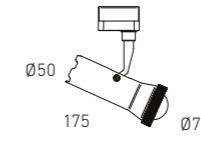

ZZOOM
TRACK

ZZOOM TRACK

ZZOOM TRACK S

ZZOOM S TRACK
ZZOOM LENS

ZZOOM TRACK
REFLECTOR

ELEMENTS

Total freedom of composition. That's what C74 Elements offers—an endlessly adaptable lighting system where form follows creativity, not constraints. Built from two fundamental elements, this modular system allows for virtually any shape or structure, whether custom-designed by architects and lighting designers or selected from a range of standard compositions. With aluminium connecting arms and a fine-structured powder-coated finish available in multiple colors, Elements brings both strength and flexibility. Its C74 polyethylene shade comes in white as standard, with custom colors available on request.